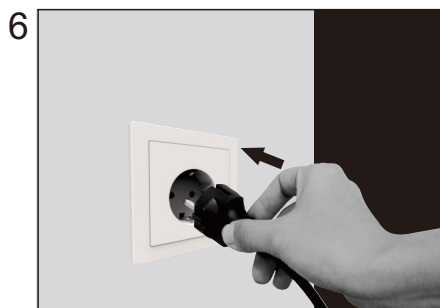

# Installation instruction

Product list: ① base plate ② pole  
③ lamp body ④ accessories bag

# Manual

non color dimming

color dimming

color dimming

Shot press to turn on/off the indirect light.  
Long press to dimming.

On-Off Switch:

1. ON: Turn on and will keep light same as previous status automatically.  
2. OFF: Turn off the light.