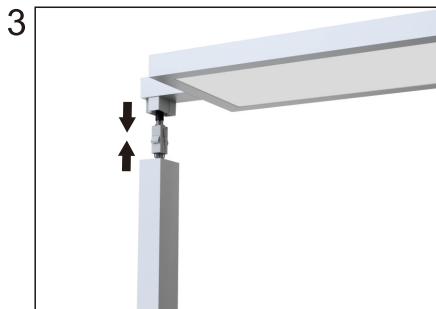

# Installation instruction

Product list: ① base plate ② pole  
③ lamp body ④ accessories bag

# Manual

non color dimming

color dimming

color dimming

Shot press to turn on/off the indirect light.  
Long press to dimming.

On-Off Switch:

1. ON: Turn on and will keep light same as previous status automatically.  
2. OFF: Turn off the light.