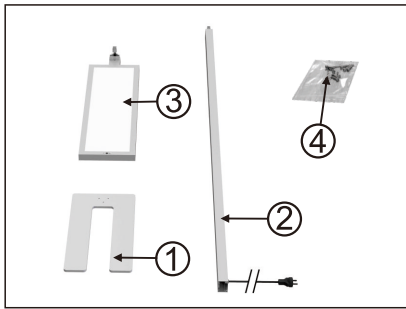

# Installation instruction

Product list: ① base plate ② pole  
③ lamp body ④ accessories bag

# Manual

non color dimming

color dimming

color dimming

Shot press to turn on/off the indirect light.  
Long press to dimming.

On-Off Switch:

1. ON: Turn on and will keep light same as previous status automatically.  
2. OFF: Turn off the light.