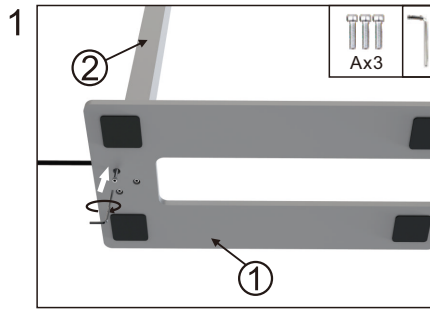

# Installation instruction

Product list: ① base plate ② pole  
③ lamp body ④ accessories bag

# Manual

non color dimming

color dimming

color dimming

Shot press to turn on/off the indirect light.  
Long press to dimming.

On-Off Switch:

1. ON: Turn on and will keep light same as previous status automatically.  
2. OFF: Turn off the light.