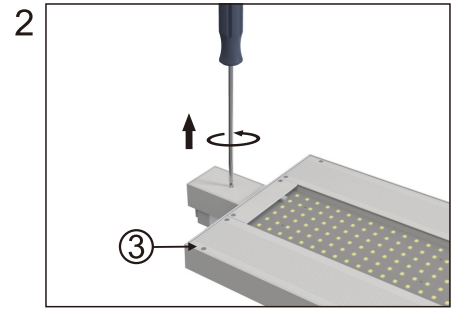

# Installation instruction

Product list: ① base plate ② pole  
③ lamp body ④ accessories bag

# Manual

non color dimming

color dimming

color dimming

Shot press to turn on/off the indirect light.  
Long press to dimming.

On-Off Switch:

1. ON: Turn on and will keep light same as previous status automatically.  
2. OFF: Turn off the light.