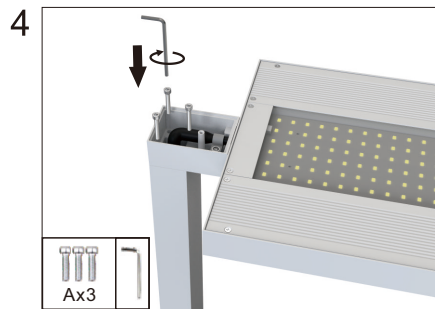

# Installation instruction

Product list: ① base plate ② pole  
③ lamp body ④ accessories bag

# Manual

non color dimming

color dimming

color dimming

Shot press to turn on/off the indirect light.  
Long press to dimming.

On-Off Switch:

1. ON: Turn on and will keep light same as previous status automatically.  
2. OFF: Turn off the light.

Long press for CCT change (only for color dimming)

Shot press to turn on/off the direct light.  
Long press to dimming.