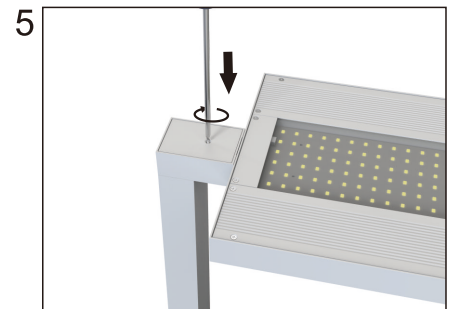

# Installation instruction

Product list: ① base plate ② pole  
③ lamp body ④ accessories bag

# Manual

non color dimming

color dimming

color dimming

Shot press to turn on/off the indirect light.  
Long press to dimming.

On-Off Switch:

1. ON: Turn on and will keep light same as previous status automatically.  
2. OFF: Turn off the light.