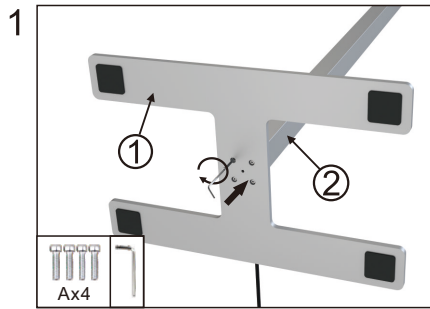

Installation instruction

Product list: ① base plate ② pole
③ lamp body ④ accessories bag

Manual

non color dimming

color dimming

color dimming

Shot press to turn on/off the indirect light.
Long press to dimming.

On-Off Switch:

1. ON: Turn on and will keep light same as previous status automatically.
2. OFF: Turn off the light.

Long press for CCT change (only for color dimming)

Shot press to turn on/off the direct light.
Long press to dimming.