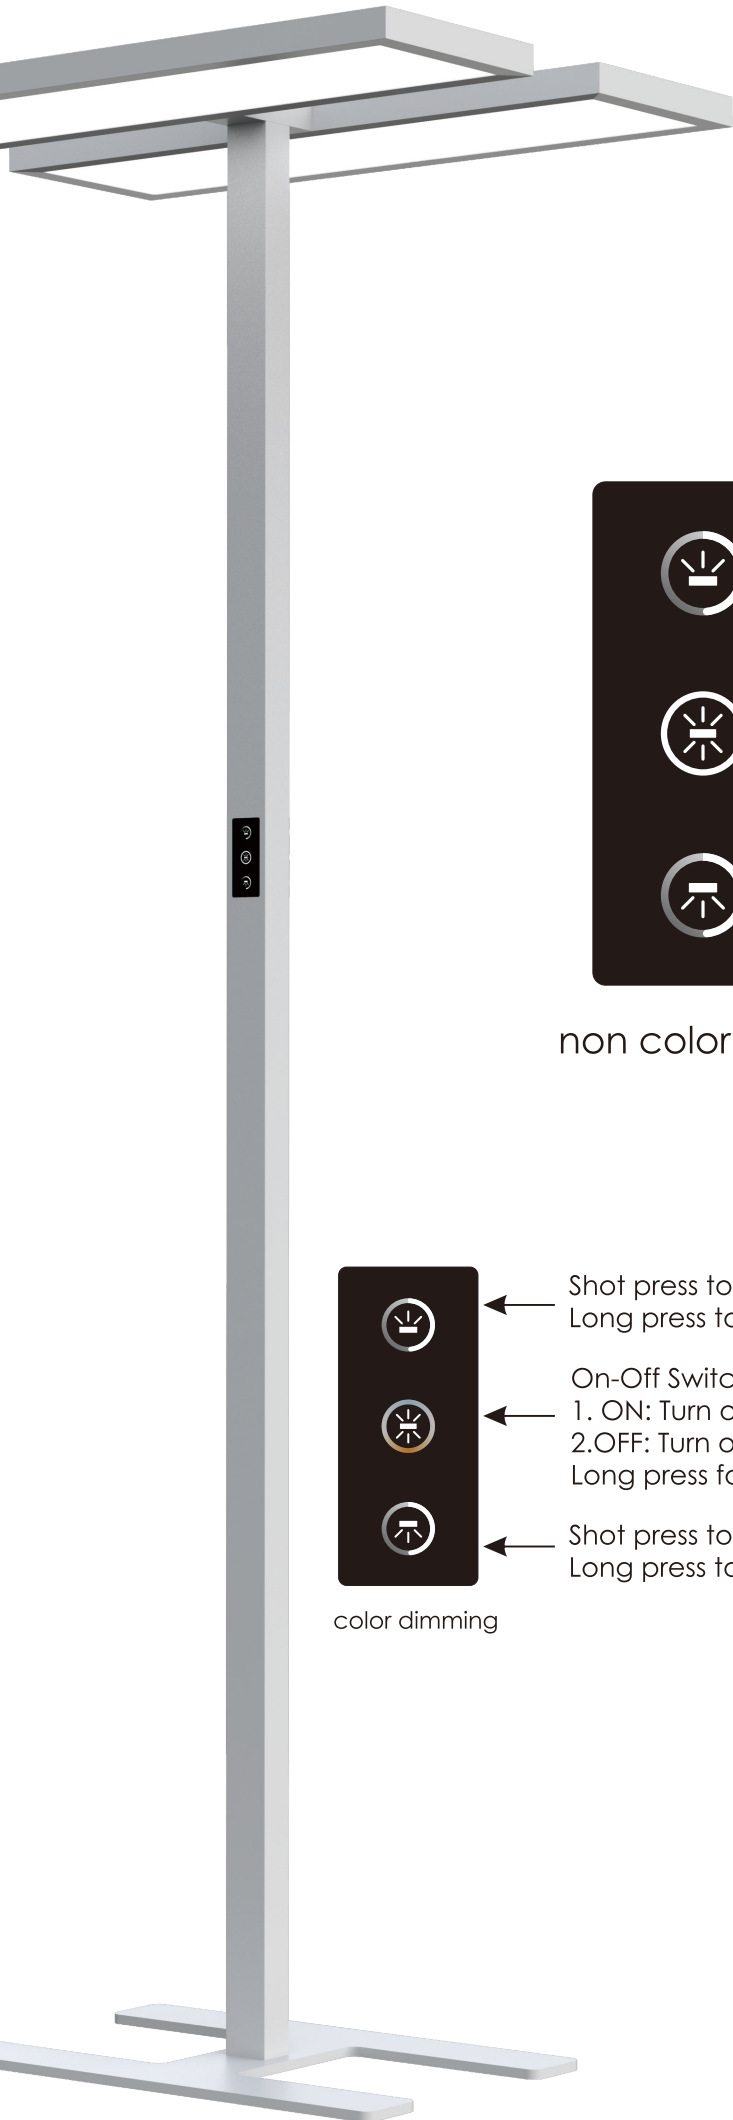

Installation instruction

Product list: ① base plate ② pole
③ lamp body ④ accessories bag

Manual

non color dimming

color dimming

color dimming

Shot press to turn on/off the indirect light.
Long press to dimming.

On-Off Switch:

1. ON: Turn on and will keep light same as previous status automatically.
2. OFF: Turn off the light.

Long press for CCT change (only for color dimming)

Shot press to turn on/off the direct light.
Long press to dimming.