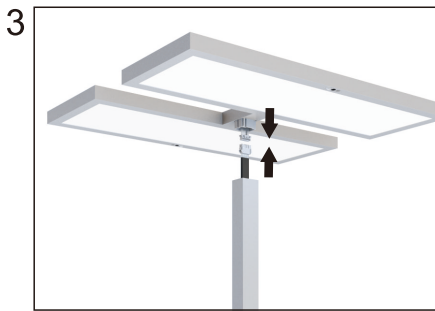

Installation instruction

Product list: ① base plate ② pole
③ lamp body ④ accessories bag

Manual

non color dimming

color dimming

color dimming

Shot press to turn on/off the indirect light.
Long press to dimming.

On-Off Switch:

1. ON: Turn on and will keep light same as previous status automatically.
2. OFF: Turn off the light.

Long press for CCT change (only for color dimming)

Shot press to turn on/off the direct light.
Long press to dimming.