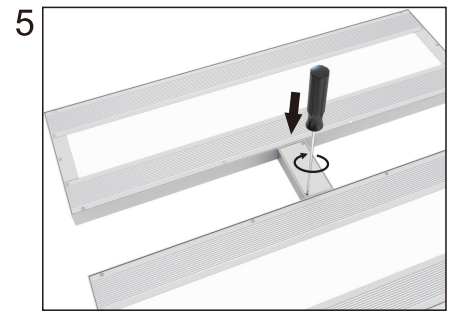

Installation instruction

Product list: ① base plate ② pole
③ lamp body ④ accessories bag

Manual

non color dimming

color dimming

color dimming

Shot press to turn on/off the indirect light.
Long press to dimming.

On-Off Switch:

1. ON: Turn on and will keep light same as previous status automatically.
2. OFF: Turn off the light.

Long press for CCT change (only for color dimming)

Shot press to turn on/off the direct light.
Long press to dimming.