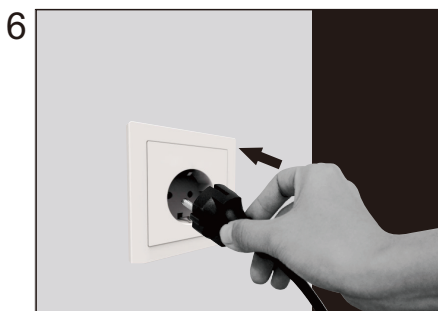

Installation instruction

Product list: ① base plate ② pole
③ lamp body ④ accessories bag

Manual

non color dimming

color dimming

color dimming

Shot press to turn on/off the indirect light.
Long press to dimming.

On-Off Switch:

1. ON: Turn on and will keep light same as previous status automatically.
2. OFF: Turn off the light.

Long press for CCT change (only for color dimming)

Shot press to turn on/off the direct light.
Long press to dimming.