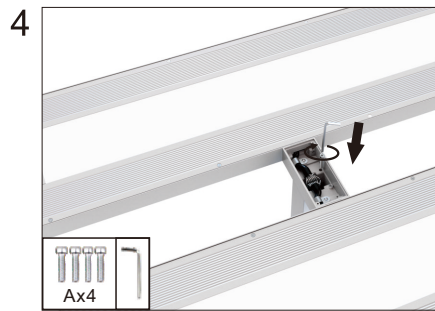

Installation instruction

Product list: ① base plate ② pole
③ lamp body ④ accessories bag

Manual

non color dimming

color dimming

color dimming

Shot press to turn on/off the indirect light.
Long press to dimming.

On-Off Switch:

1. ON: Turn on and will keep light same as previous status automatically.
2. OFF: Turn off the light.

Long press for CCT change (only for color dimming)

Shot press to turn on/off the direct light.
Long press to dimming.