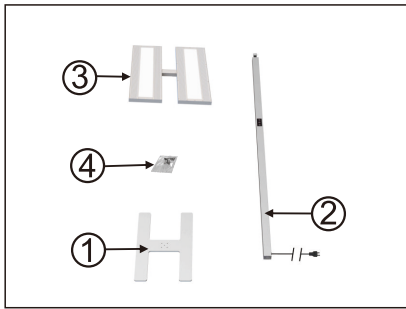

Installation instruction

Product list: ① base plate ② pole
③ lamp body ④ accessories bag

Manual

non color dimming

color dimming

color dimming

Shot press to turn on/off the indirect light.
Long press to dimming.

On-Off Switch:

1. ON: Turn on and will keep light same as previous status automatically.
2. OFF: Turn off the light.

Long press for CCT change (only for color dimming)

Shot press to turn on/off the direct light.
Long press to dimming.