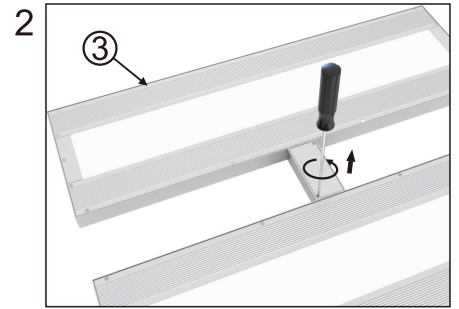

Installation instruction

Product list: ① base plate ② pole
③ lamp body ④ accessories bag

Manual

non color dimming

color dimming

color dimming

Shot press to turn on/off the indirect light.
Long press to dimming.

On-Off Switch:

1. ON: Turn on and will keep light same as previous status automatically.
2. OFF: Turn off the light.

Long press for CCT change (only for color dimming)

Shot press to turn on/off the direct light.
Long press to dimming.