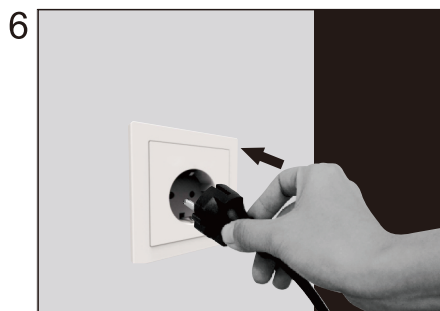

Installation instruction

Product list: ① base plate ② pole
③ lamp body ④ accessories bag

Manual

non color dimming

color dimming

color dimming

Shot press to turn on/off the indirect light.
Long press to dimming.

On-Off Switch:

1. ON: Turn on and will keep light same as previous status automatically.
2. OFF: Turn off the light.

Long press for CCT change (only for color dimming)

Shot press to turn on/off the direct light.
Long press to dimming.