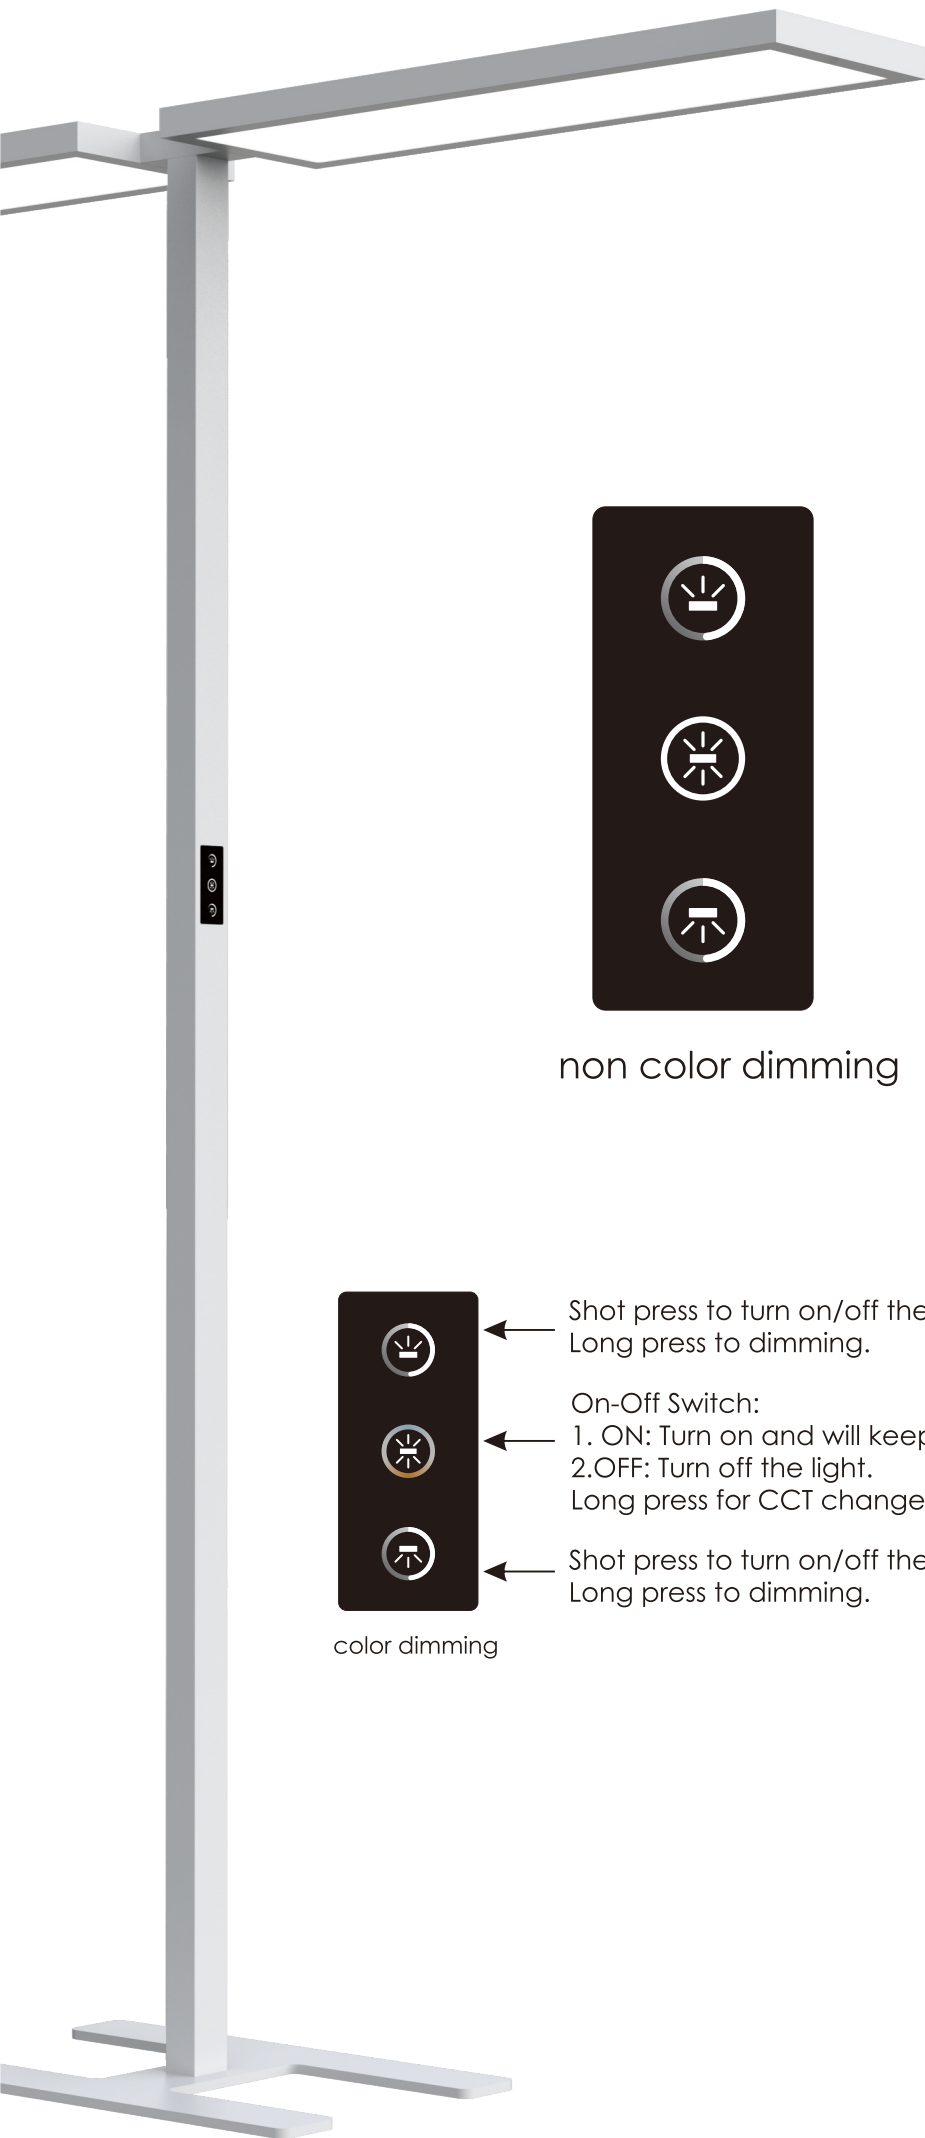

Installation instruction

Product list: ① base plate ② pole
③ lamp body ④ accessories bag

Manual

non color dimming

color dimming

color dimming

Shot press to turn on/off the indirect light.
Long press to dimming.

On-Off Switch:

1. ON: Turn on and will keep light same as previous status automatically.
2. OFF: Turn off the light.

Long press for CCT change (only for color dimming)

Shot press to turn on/off the direct light.
Long press to dimming.