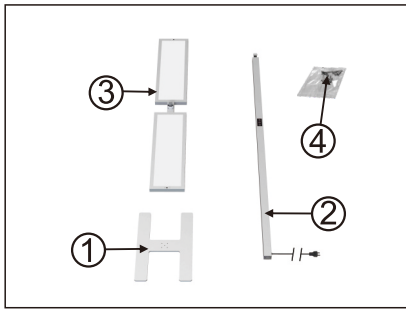

Installation instruction

Product list: ① base plate ② pole
③ lamp body ④ accessories bag

Manual

non color dimming

color dimming

color dimming

Shot press to turn on/off the indirect light.
Long press to dimming.

On-Off Switch:

1. ON: Turn on and will keep light same as previous status automatically.
2. OFF: Turn off the light.

Long press for CCT change (only for color dimming)

Shot press to turn on/off the direct light.
Long press to dimming.