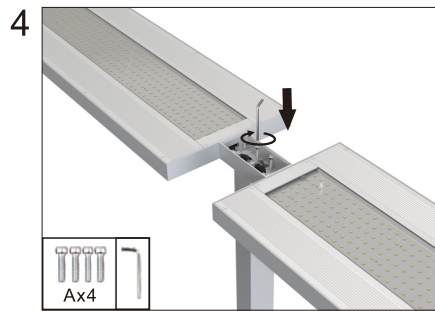

Installation instruction

Product list: ① base plate ② pole
③ lamp body ④ accessories bag

Manual

non color dimming

color dimming

color dimming

Shot press to turn on/off the indirect light.
Long press to dimming.

On-Off Switch:

1. ON: Turn on and will keep light same as previous status automatically.
2. OFF: Turn off the light.

Long press for CCT change (only for color dimming)

Shot press to turn on/off the direct light.
Long press to dimming.