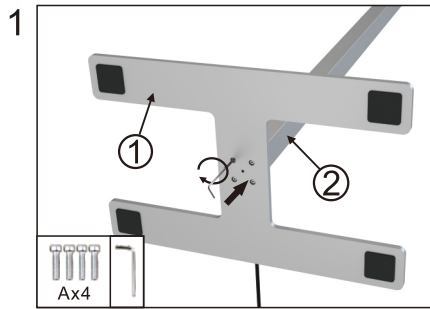

Installation instruction

Product list: ① base plate ② pole
③ lamp body ④ accessories bag

Manual

non color dimming

color dimming

color dimming

Shot press to turn on/off the indirect light.
Long press to dimming.

On-Off Switch:

1. ON: Turn on and will keep light same as previous status automatically.
2. OFF: Turn off the light.

Long press for CCT change (only for color dimming)

Shot press to turn on/off the direct light.
Long press to dimming.