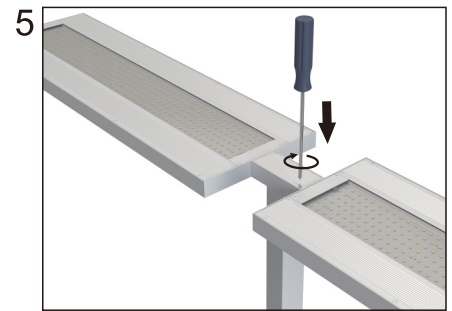

Installation instruction

Product list: ① base plate ② pole
③ lamp body ④ accessories bag

Manual

non color dimming

color dimming

color dimming

Shot press to turn on/off the indirect light.
Long press to dimming.

On-Off Switch:

1. ON: Turn on and will keep light same as previous status automatically.
2. OFF: Turn off the light.

Long press for CCT change (only for color dimming)

Shot press to turn on/off the direct light.
Long press to dimming.