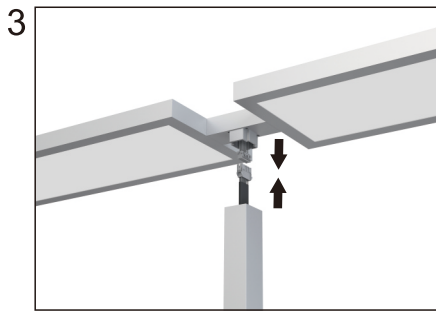

Installation instruction

Product list: ① base plate ② pole
③ lamp body ④ accessories bag

Manual

non color dimming

color dimming

color dimming

Shot press to turn on/off the indirect light.
Long press to dimming.

On-Off Switch:

1. ON: Turn on and will keep light same as previous status automatically.
2. OFF: Turn off the light.

Long press for CCT change (only for color dimming)

Shot press to turn on/off the direct light.
Long press to dimming.