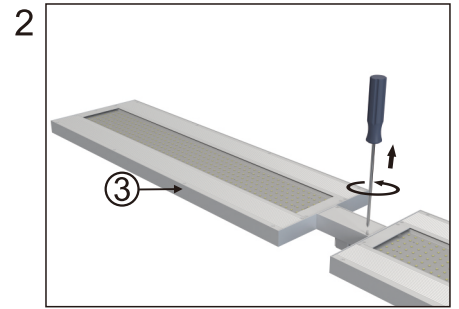

Installation instruction

Product list: ① base plate ② pole
③ lamp body ④ accessories bag

Manual

non color dimming

color dimming

color dimming

Shot press to turn on/off the indirect light.
Long press to dimming.

On-Off Switch:

1. ON: Turn on and will keep light same as previous status automatically.
2. OFF: Turn off the light.

Long press for CCT change (only for color dimming)

Shot press to turn on/off the direct light.
Long press to dimming.