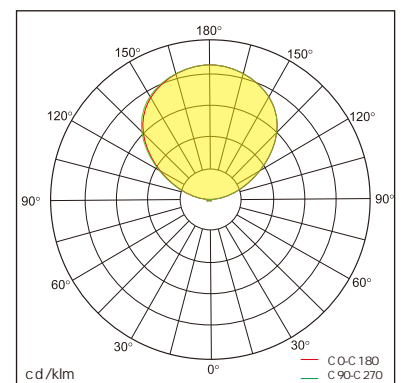

COFFEE-S free standing luminaire

20.005.24010

GENERAL

Floor
Standing
White
IP20
indirect 6150 lm
direct 50 lm
total 6200 lm
Beam Angle 110°/90°
UGR <10

LED

4000K neutral white
CRI 80
L80(B10)50,000H
SDCM <3

PHYSICAL

length 298 mm
width 298 mm
height 1901 mm
7.1 kg

ELECTRICAL

45W
135 lm/W
200-240V AC

The data values for the luminous flux are initially subject to a tolerance of +/- 10%, those for the electrical connected load are initially subject to a tolerance of +/- 10%, and those for the colour temperature are initially subject to a tolerance of +/- 150K. Product illustrations serve as examples and may differ from the original. No liability is assumed for typographical or printing errors. We reserve the right to make alterations in the interest of improving our products.