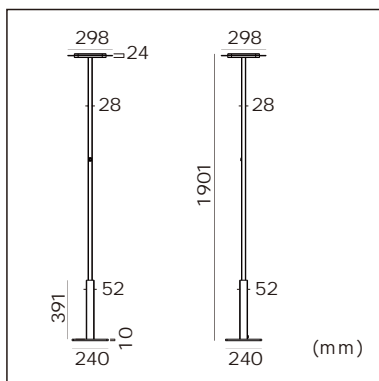

COFFEE-S free standing luminaire

20.005.24010

GENERAL

Floor
Standing
White
IP20
indirect 6150 lm
direct 50 lm
total 6200 lm
Beam Angle 110°/90°
UGR <10

LED

4000K neutral white
CRI 80
L80(B10)50,000H
SDCM <3

PHYSICAL

length 298 mm
width 298 mm
height 1901 mm
7.1 kg

ELECTRICAL

45W
135 lm/W
200-240V AC

The data values for the luminous flux are initially subject to a tolerance of +/- 10%, those for the electrical connected load are initially subject to a tolerance of +/- 10%, and those for the colour temperature are initially subject to a tolerance of +/- 150K. Product illustrations serve as examples and may differ from the original. No liability is assumed for typographical or printing errors. We reserve the right to make alterations in the interest of improving our products.