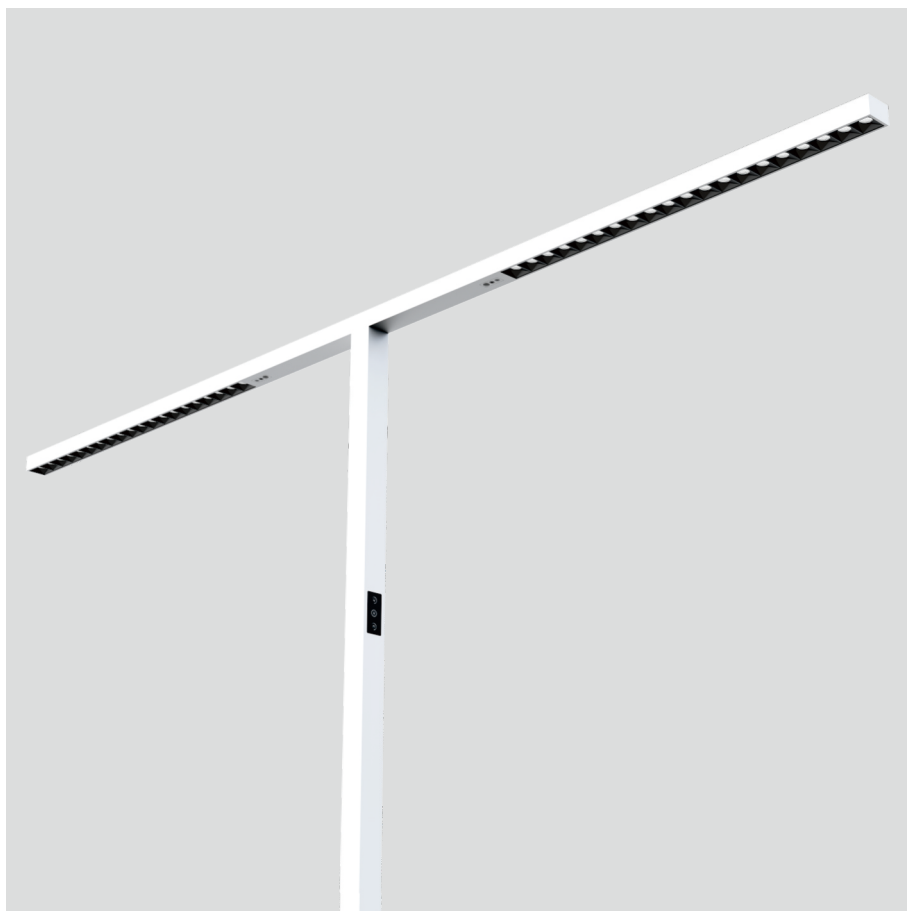

# ELFO O - D free standing luminaire

20.010.26015

## GENERAL

Floor  
Standing  
White  
IP20  
indirect 12300 lm  
direct 4100 lm  
total 16400 lm  
Beam Angle 140°/50°  
UGR <10

## LED

3000~6000K Variable  
CRI 80  
L80(B10) 50,000H  
SDCM <3

## PHYSICAL

length 2372 mm  
width 477 mm  
height 1960 mm  
19 kg