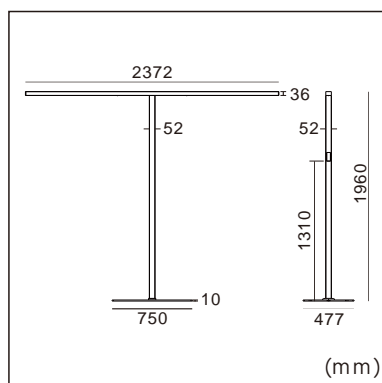

The data values for the luminous flux are initially subject to a tolerance of +/- 10%, those for the electrical connected load are initially subject to a tolerance of +/- 10%, and those for the colour temperature are initially subject to a tolerance of +/- 150K, Product illustrations serve as examples and may differ from the original. No liability is assumed for typographical or printing errors. We reserve the right to make alterations in the interest of improving our products.