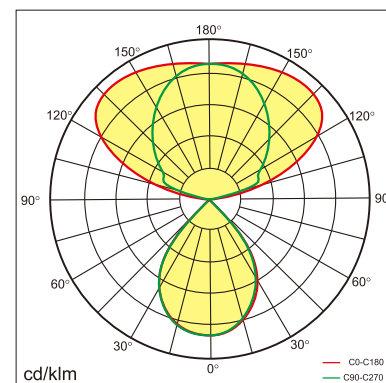

The data values for the luminous flux are initially subject to a tolerance of +/- 10%, those for the electrical connected load are initially subject to a tolerance of +/- 10%, and those for the colour temperature are initially subject to a tolerance of +/- 150K, Product illustrations serve as examples and may differ from the original. No liability is assumed for typographical or printing errors. We reserve the right to make alterations in the interest of improving our products.