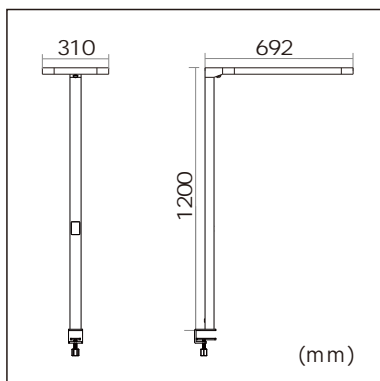

The data values for the luminous flux are initially subject to a tolerance of +/- 10%, those for the electrical connected load are initially subject to a tolerance of +/- 10%, and those for the colour temperature are initially subject to a tolerance of +/- 150K. Product illustrations serve as examples and may differ from the original. No liability is assumed for typographical or printing errors. We reserve the right to make alterations in the interest of improving our products.