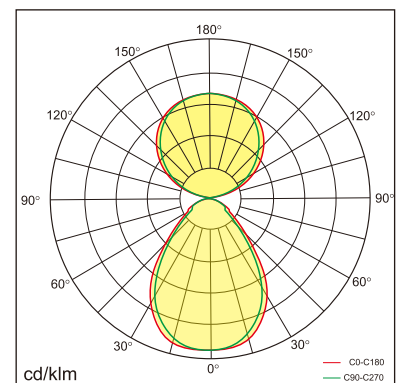

The data values for the luminous flux are initially subject to a tolerance of +/- 10%, those for the electrical connected load are initially subject to a tolerance of +/- 10%, and those for the colour temperature are initially subject to a tolerance of +/- 150K. Product illustrations serve as examples and may differ from the original. No liability is assumed for typographical or printing errors. We reserve the right to make alterations in the interest of improving our products.