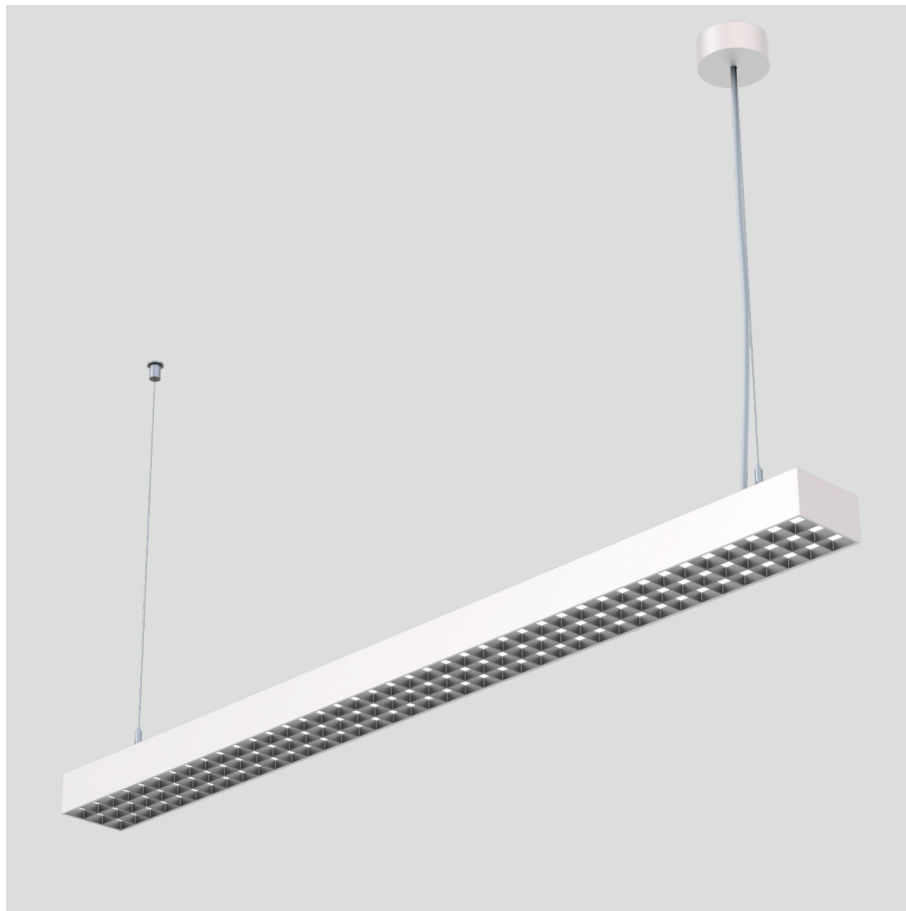

KISS-P pendant luminaires

22.005.24010

GENERAL

Ceiling
Suspended
White
IP20
indirect 3000 lm
direct 2700 lm
total 5700 lm
Beam Angle 115°/85°
UG R<16

LED

4000K neutral white
CRI 80
L80(B10)50,000H
SDCM <3

PHYSICAL

length 1126 mm
width 96 mm
height 58 mm
3.5 kg

ELECTRICAL

60W
100 lm/W
AC 200~240V

The data values for the luminous flux are initially subject to a tolerance of +/- 10%, those for the electrical connected load are initially subject to a tolerance of +/- 10%, and those for the colour temperature are initially subject to a tolerance of +/- 150K, Product illustrations serve as examples and may differ from the original. No liability is assumed for typographical or printing errors. We reserve the right to make alterations in the interest of improving our products.