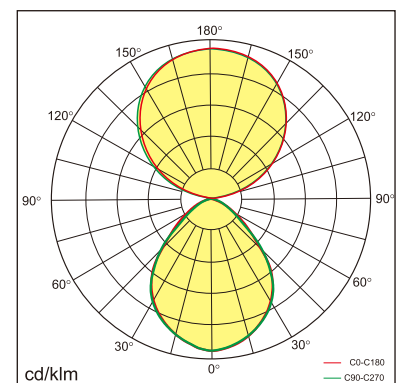

KISS-P pendant luminaires

22.005.24010

GENERAL

Ceiling
Suspended
White
IP20
indirect 3000 lm
direct 2700 lm
total 5700 lm
Beam Angle 115°/85°
UG R<16

LED

4000K neutral white
CRI 80
L80(B10)50,000H
SDCM <3

PHYSICAL

length 1126 mm
width 96 mm
height 58 mm
3.5 kg

ELECTRICAL

60W
100 lm/W
AC 200~240V

The data values for the luminous flux are initially subject to a tolerance of +/- 10%, those for the electrical connected load are initially subject to a tolerance of +/- 10%, and those for the colour temperature are initially subject to a tolerance of +/- 150K, Product illustrations serve as examples and may differ from the original. No liability is assumed for typographical or printing errors. We reserve the right to make alterations in the interest of improving our products.