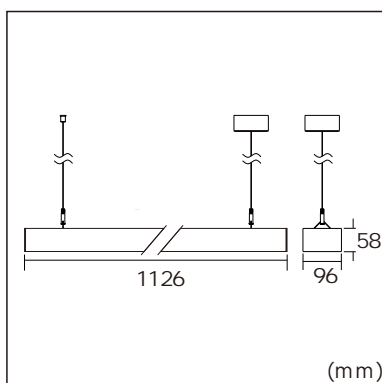

KISS-P pendant luminaires

22.005.24010

GENERAL

Ceiling
Suspended
White
IP20
indirect 3000 lm
direct 2700 lm
total 5700 lm
Beam Angle 115°/85°
UG R<16

LED

4000K neutral white
CRI 80
L80(B10)50,000H
SDCM <3

PHYSICAL

length 1126 mm
width 96 mm
height 58 mm
3.5 kg

ELECTRICAL

60W
100 lm/W
AC 200~240V

The data values for the luminous flux are initially subject to a tolerance of +/- 10%, those for the electrical connected load are initially subject to a tolerance of +/- 10%, and those for the colour temperature are initially subject to a tolerance of +/- 150K, Product illustrations serve as examples and may differ from the original. No liability is assumed for typographical or printing errors. We reserve the right to make alterations in the interest of improving our products.