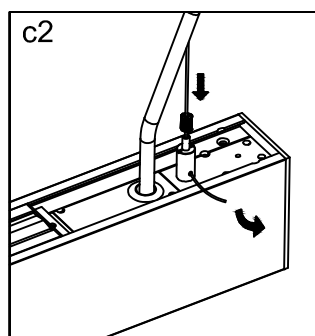

# Installation instruction

Type	Size	A	B
	1285	1180MM	

# Installation instruction

Friendly reminder: one AC input cable support 10pcs lamp link together