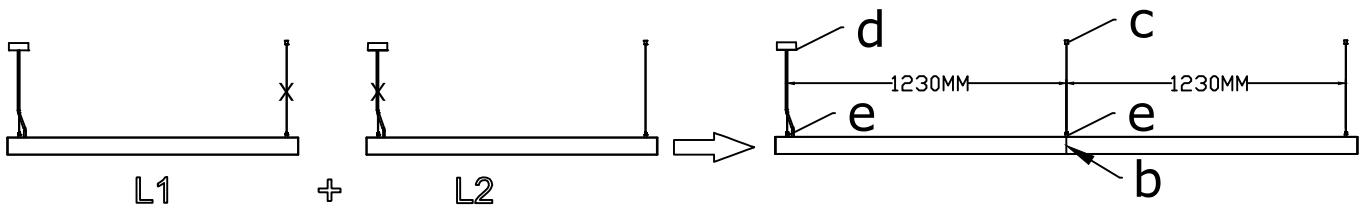

# Installation instruction

Type	Size	A	B
	1285	1180MM	

# Installation instruction

Friendly reminder: one AC input cable support 10pcs lamp link together