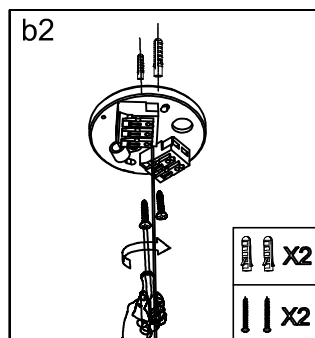

# Installation instruction

Type	Size	A	B
	1285	1180MM	

# Installation instruction

Friendly reminder: one AC input cable support 10pcs lamp link together