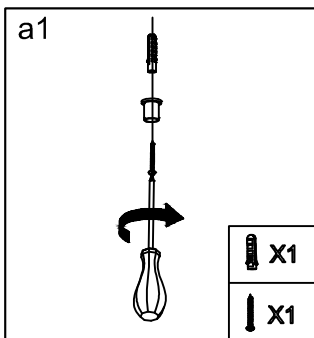

# Installation instruction

Type	Size	A	B
	1285	1180MM	

# Installation instruction

Friendly reminder: one AC input cable support 10pcs lamp link together