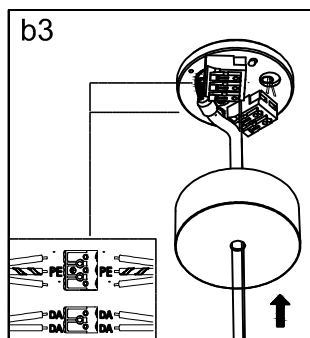

# Installation instruction

Type	Size	A	B
	1285	1180MM	

# Installation instruction

Friendly reminder: one AC input cable support 10pcs lamp link together