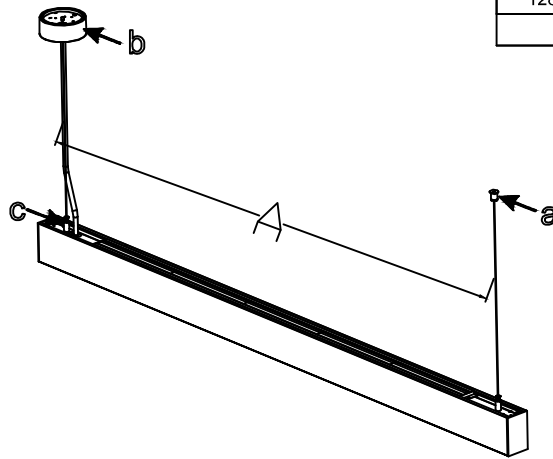

# Installation instruction

Type	Size	A	B
	1285	1180MM	

# Installation instruction

Friendly reminder: one AC input cable support 10pcs lamp link together