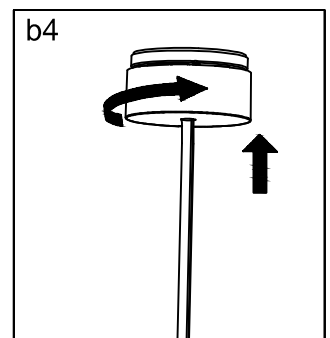

# Installation instruction

Type	Size	A	B
	1285	1180MM	

# Installation instruction

Friendly reminder: one AC input cable support 10pcs lamp link together