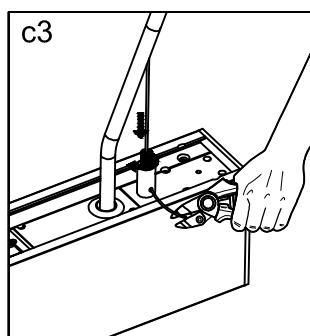

# Installation instruction

Type	Size	A	B
	1285	1180MM	

# Installation instruction

Friendly reminder: one AC input cable support 10pcs lamp link together