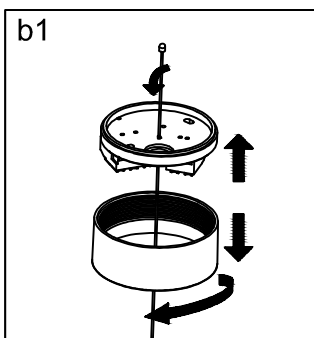

# Installation instruction

Type	Size	A	B
	1285	1180MM	

# Installation instruction

Friendly reminder: one AC input cable support 10pcs lamp link together