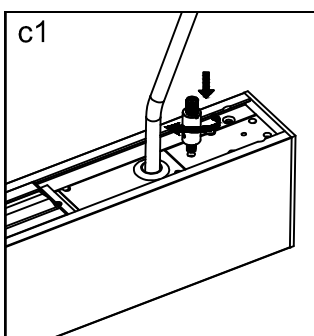

# Installation instruction

Type	Size	A	B
	1285	1180MM	

# Installation instruction

Friendly reminder: one AC input cable support 10pcs lamp link together