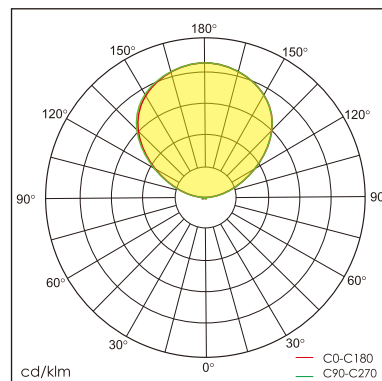

Loki-S free standing luminaire

20.005.33005

GENERAL

Floor
Standing
Silver
IP20
indirect 6200 lm
total 6200 lm
Beam Angle \uparrow 110°
UGR<10

LED

3000K warm white
CRI \geq 80
L80(B10)50,000H
SDCM <3

PHYSICAL

length 298 mm
width 298 mm
height 1901 mm
7.1 kg

ELECTRICAL

45W
135 lm/W
200~240V AC

The data values for the luminous flux are initially subject to a tolerance of +/- 10%, those for the electrical connected load are initially subject to a tolerance of +/- 10%, and those for the colour temperature are initially subject to a tolerance of +/- 150 K. Product illustrations serve as examples and may differ from the original. No liability is assumed for typographical or printing errors. We reserve the right to make alterations in the interest of improving our products.