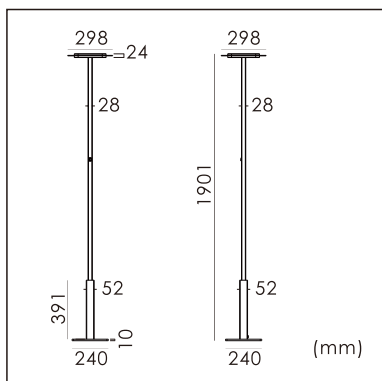

Loki-S free standing luminaire

20.005.33005

GENERAL

Floor
Standing
Silver
IP20
indirect 6200 lm
total 6200 lm
Beam Angle \uparrow 110°
UGR<10

LED

3000K warm white
CRI \geq 80
L80(B10)50,000H
SDCM <3

PHYSICAL

length 298 mm
width 298 mm
height 1901 mm
7.1 kg

ELECTRICAL

45W
135 lm/W
200~240V AC

The data values for the luminous flux are initially subject to a tolerance of +/- 10%, those for the electrical connected load are initially subject to a tolerance of +/- 10%, and those for the colour temperature are initially subject to a tolerance of +/- 150 K. Product illustrations serve as examples and may differ from the original. No liability is assumed for typographical or printing errors. We reserve the right to make alterations in the interest of improving our products.