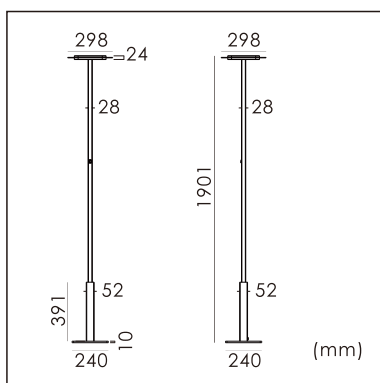

Loki-S free standing luminaire

20.005.34012

GENERAL

Floor
Standing
Silver
IP20
indirect 6200 lm
total 6200 lm
Beam Angle \uparrow 110°
UGR<10

LED

4000K neutral white
CRI \geq 80
L80(B10)50,000H
SDCM <3

PHYSICAL

length 298 mm
width 298 mm
height 1901 mm
7.1 kg

ELECTRICAL

45W
135 lm/W
200~240V AC

The data values for the luminous flux are initially subject to a tolerance of +/- 10%, those for the electrical connected load are initially subject to a tolerance of +/- 10%, and those for the colour temperature are initially subject to a tolerance of +/- 150 K. Product illustrations serve as examples and may differ from the original. No liability is assumed for typographical or printing errors. We reserve the right to make alterations in the interest of improving our products.