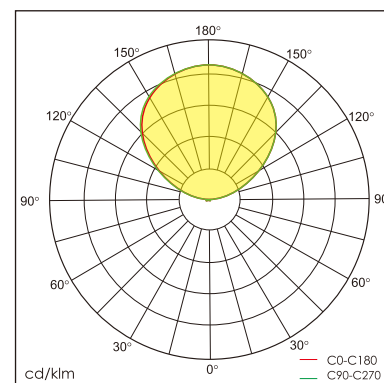

Loki-S free standing luminaire

20.005.34012

GENERAL

Floor
Standing
Silver
IP20
indirect 6200 lm
total 6200 lm
Beam Angle \uparrow 110°
UGR<10

LED

4000K neutral white
CRI \geq 80
L80(B10)50,000H
SDCM <3

PHYSICAL

length 298 mm
width 298 mm
height 1901 mm
7.1 kg

ELECTRICAL

45W
135 lm/W
200~240V AC

The data values for the luminous flux are initially subject to a tolerance of +/- 10%, those for the electrical connected load are initially subject to a tolerance of +/- 10%, and those for the colour temperature are initially subject to a tolerance of +/- 150 K. Product illustrations serve as examples and may differ from the original. No liability is assumed for typographical or printing errors. We reserve the right to make alterations in the interest of improving our products.