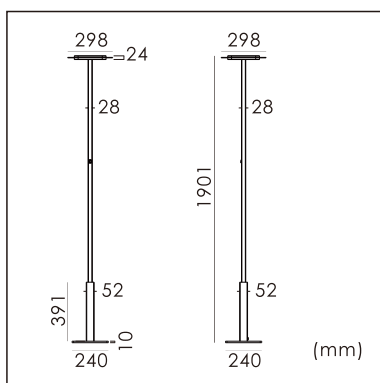

Loki-S free standing luminaire

20.005.24004

GENERAL

Floor
Standing
White
IP20
indirect 6200 lm
total 6200 lm
Beam Angle \uparrow 110°
UGR<10

LED

4000K neutral white
CRI \geq 80
L80(B10)50,000H
SDCM <3

PHYSICAL

length 298 mm
width 298 mm
height 1901 mm
7.1 kg

ELECTRICAL

45W
135 lm/W
200~240V AC

The data values for the luminous flux are initially subject to a tolerance of +/- 10%, those for the electrical connected load are initially subject to a tolerance of +/- 10%, and those for the colour temperature are initially subject to a tolerance of +/- 150 K. Product illustrations serve as examples and may differ from the original. No liability is assumed for typographical or printing errors. We reserve the right to make alterations in the interest of improving our products.