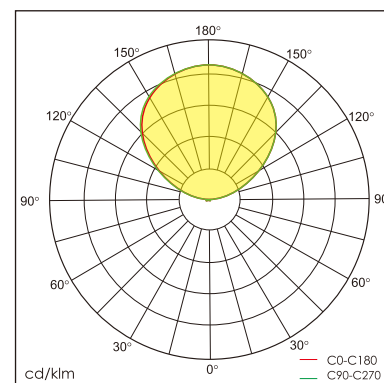

Loki-S free standing luminaire

20.005.24004

GENERAL

Floor
Standing
White
IP20
indirect 6200 lm
total 6200 lm
Beam Angle \uparrow 110°
UGR<10

LED

4000K neutral white
CRI \geq 80
L80(B10)50,000H
SDCM <3

PHYSICAL

length 298 mm
width 298 mm
height 1901 mm
7.1 kg

ELECTRICAL

45W
135 lm/W
200~240V AC

The data values for the luminous flux are initially subject to a tolerance of +/- 10%, those for the electrical connected load are initially subject to a tolerance of +/- 10%, and those for the colour temperature are initially subject to a tolerance of +/- 150 K. Product illustrations serve as examples and may differ from the original. No liability is assumed for typographical or printing errors. We reserve the right to make alterations in the interest of improving our products.