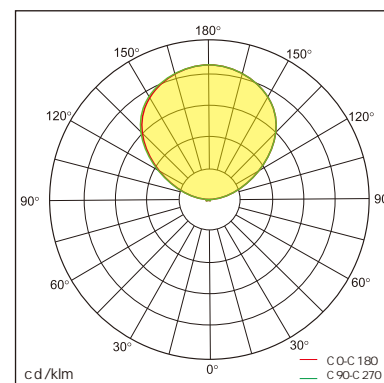

Loki-S free standing luminaire

20.005.13001

GENERAL

Floor
Standing
black
IP20
indirect 6200 lm
total 6200 lm
Beam Angle 110°
UG R < 10

LED

3000K warm white
CRI 80
L80(B10)50,000H
SDCM < 3

PHYSICAL

length 298 mm
width 298 mm
height 1901 mm
7.1 kg

ELECTRICAL

45W
135 lm/W
200~240V AC

The data values for the luminous flux are initially subject to a tolerance of +/- 10%, those for the electrical connected load are initially subject to a tolerance of +/- 10%, and those for the colour temperature are initially subject to a tolerance of +/- 150K, Product illustrations serve as examples and may differ from the original. No liability is assumed for typographical or printing errors. We reserve the right to make alterations in the interest of improving our products.