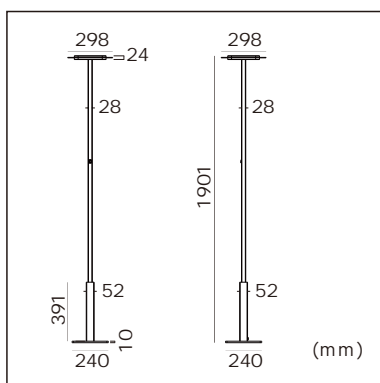

Loki-S free standing luminaire

20.005.13001

GENERAL

Floor
Standing
black
IP20
indirect 6200 lm
total 6200 lm
Beam Angle 110°
UG R < 10

LED

3000K warm white
CRI 80
L80(B10)50,000H
SDCM < 3

PHYSICAL

length 298 mm
width 298 mm
height 1901 mm
7.1 kg

ELECTRICAL

45W
135 lm/W
200~240V AC

The data values for the luminous flux are initially subject to a tolerance of +/- 10%, those for the electrical connected load are initially subject to a tolerance of +/- 10%, and those for the colour temperature are initially subject to a tolerance of +/- 150K, Product illustrations serve as examples and may differ from the original. No liability is assumed for typographical or printing errors. We reserve the right to make alterations in the interest of improving our products.