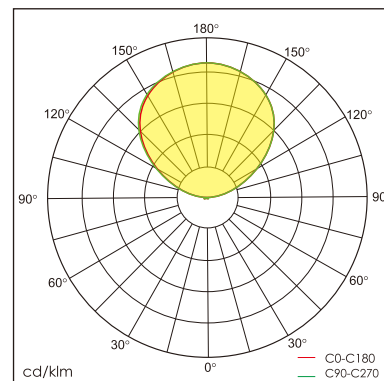

## GENERAL

Floor  
Standing  
White  
IP20  
indirect 6200 lm  
total 6200 lm  
Beam Angle  $\uparrow$ 110°  
UGR<10

## LED

3000K warm white  
CRI  $\geq$  80  
L80(B10)50,000H  
SDCM <3

## PHYSICAL

length 298 mm  
width 298 mm  
height 1901 mm  
7.1 kg

## ELECTRICAL

45W  
135 lm/W  
200~240V AC

The data values for the luminous flux are initially subject to a tolerance of +/- 10%, those for the electrical connected load are initially subject to a tolerance of +/- 10%, and those for the colour temperature are initially subject to a tolerance of +/- 150 K. Product illustrations serve as examples and may differ from the original. No liability is assumed for typographical or printing errors. We reserve the right to make alterations in the interest of improving our products.