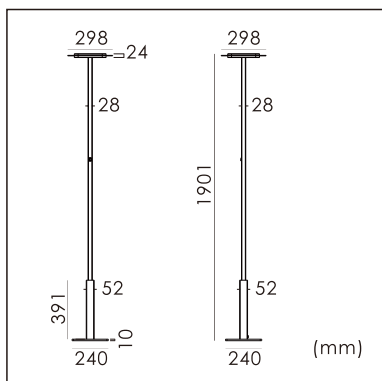

## GENERAL

Floor  
Standing  
White  
IP20  
indirect 6200 lm  
total 6200 lm  
Beam Angle  $\uparrow$ 110°  
UGR<10

## LED

3000K warm white  
CRI  $\geq$  80  
L80(B10)50,000H  
SDCM <3

## PHYSICAL

length 298 mm  
width 298 mm  
height 1901 mm  
7.1 kg

## ELECTRICAL

45W  
135 lm/W  
200~240V AC

The data values for the luminous flux are initially subject to a tolerance of +/- 10%, those for the electrical connected load are initially subject to a tolerance of +/- 10%, and those for the colour temperature are initially subject to a tolerance of +/- 150 K. Product illustrations serve as examples and may differ from the original. No liability is assumed for typographical or printing errors. We reserve the right to make alterations in the interest of improving our products.