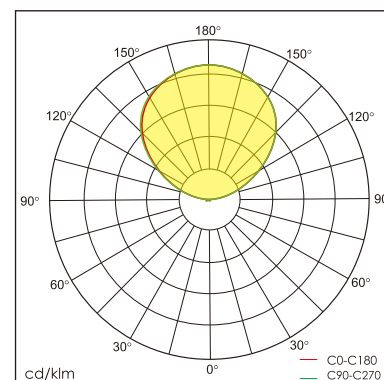

## GENERAL

Floor  
Standing  
Silver  
IP20  
indirect 6200 lm  
total 6200 lm  
Beam Angle  $\uparrow$ 110°  
UGR<10

## LED

4000K neutral white  
CRI  $\geq$  80  
L80(B10)50,000H  
SDCM <3

## PHYSICAL

length 298 mm  
width 298 mm  
height 1901 mm  
7.1 kg

## ELECTRICAL

45W  
135 lm/W  
200~240V AC

The data values for the luminous flux are initially subject to a tolerance of +/- 10%, those for the electrical connected load are initially subject to a tolerance of +/- 10%, and those for the colour temperature are initially subject to a tolerance of +/- 150 K. Product illustrations serve as examples and may differ from the original. No liability is assumed for typographical or printing errors. We reserve the right to make alterations in the interest of improving our products.