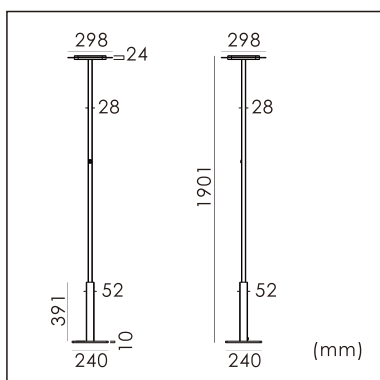

## GENERAL

Floor  
Standing  
Silver  
IP20  
indirect 6200 lm  
total 6200 lm  
Beam Angle  $\uparrow$ 110°  
UGR<10

## LED

4000K neutral white  
CRI  $\geq$  80  
L80(B10)50,000H  
SDCM <3

## PHYSICAL

length 298 mm  
width 298 mm  
height 1901 mm  
7.1 kg

## ELECTRICAL

45W  
135 lm/W  
200~240V AC

The data values for the luminous flux are initially subject to a tolerance of +/- 10%, those for the electrical connected load are initially subject to a tolerance of +/- 10%, and those for the colour temperature are initially subject to a tolerance of +/- 150 K. Product illustrations serve as examples and may differ from the original. No liability is assumed for typographical or printing errors. We reserve the right to make alterations in the interest of improving our products.