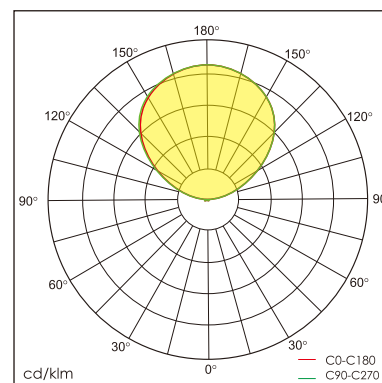

Loki-R free standing luminaire

20.004.13007

GENERAL

Floor
Standing
black
IP20
indirect 6000 lm
total 6000 lm
Beam Angle \uparrow 110°
UGR<10

LED

3000K warm white
CRI \geq 80
L80(B10)50,000H
SDCM <3

PHYSICAL

length 298 mm
width 298 mm
height 1900 mm
5.8 kg

ELECTRICAL

45W
135 lm/W
200~240V AC

The data values for the luminous flux are initially subject to a tolerance of +/- 10%, those for the electrical connected load are initially subject to a tolerance of +/- 10%, and those for the colour temperature are initially subject to a tolerance of +/- 150 K. Product illustrations serve as examples and may differ from the original. No liability is assumed for typographical or printing errors. We reserve the right to make alterations in the interest of improving our products.