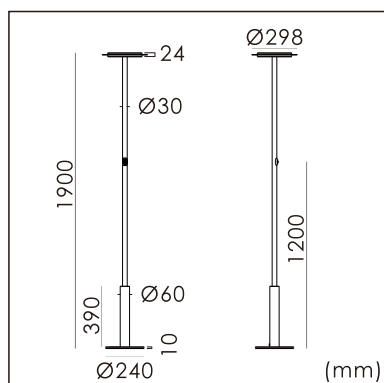

Loki-R free standing luminaire

20.004.13007

GENERAL

Floor
Standing
black
IP20
indirect 6000 lm
total 6000 lm
Beam Angle \uparrow 110°
UGR<10

LED

3000K warm white
CRI \geq 80
L80(B10)50,000H
SDCM <3

PHYSICAL

length 298 mm
width 298 mm
height 1900 mm
5.8 kg

ELECTRICAL

45W
135 lm/W
200~240V AC

The data values for the luminous flux are initially subject to a tolerance of +/- 10%, those for the electrical connected load are initially subject to a tolerance of +/- 10%, and those for the colour temperature are initially subject to a tolerance of +/- 150 K. Product illustrations serve as examples and may differ from the original. No liability is assumed for typographical or printing errors. We reserve the right to make alterations in the interest of improving our products.