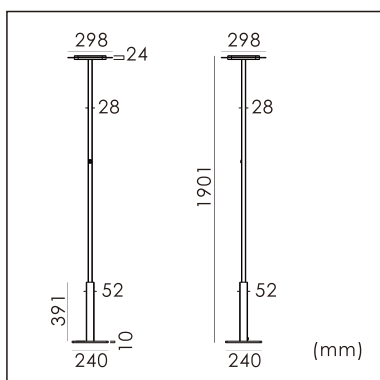

Loki-S free standing luminaire

20.005.14002

GENERAL

Floor
Standing
black
IP20
indirect 6200 lm
total 6200 lm
Beam Angle \uparrow 110°
UGR<10

LED

4000K neutral white
CRI \geq 80
L80(B10)50,000H
SDCM <3

PHYSICAL

length 298 mm
width 298 mm
height 1901 mm
7.1 kg

ELECTRICAL

45W
135 lm/W
200~240V AC

The data values for the luminous flux are initially subject to a tolerance of +/- 10%, those for the electrical connected load are initially subject to a tolerance of +/- 10%, and those for the colour temperature are initially subject to a tolerance of +/- 150 K. Product illustrations serve as examples and may differ from the original. No liability is assumed for typographical or printing errors. We reserve the right to make alterations in the interest of improving our products.