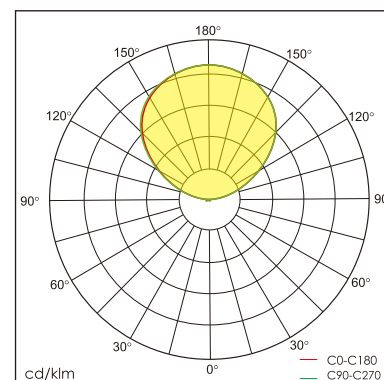

Loki-S free standing luminaire

20.005.14002

GENERAL

Floor
Standing
black
IP20
indirect 6200 lm
total 6200 lm
Beam Angle \uparrow 110°
UGR<10

LED

4000K neutral white
CRI \geq 80
L80(B10)50,000H
SDCM <3

PHYSICAL

length 298 mm
width 298 mm
height 1901 mm
7.1 kg

ELECTRICAL

45W
135 lm/W
200~240V AC

The data values for the luminous flux are initially subject to a tolerance of +/- 10%, those for the electrical connected load are initially subject to a tolerance of +/- 10%, and those for the colour temperature are initially subject to a tolerance of +/- 150 K. Product illustrations serve as examples and may differ from the original. No liability is assumed for typographical or printing errors. We reserve the right to make alterations in the interest of improving our products.