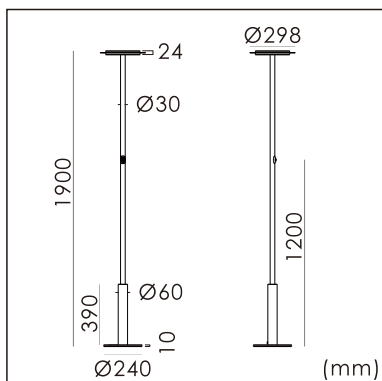

## GENERAL

Floor  
Standing  
Silver  
IP20  
indirect 6000 lm  
total 6000 lm  
Beam Angle  $\uparrow$ 110°  
UGR<10

## LED

3000K warm white  
CRI  $\geq$  80  
L80(B10)50,000H  
SDCM <3

## PHYSICAL

length 298 mm  
width 298 mm  
height 1900 mm  
5.8 kg

## ELECTRICAL

45W  
135 lm/W  
200~240V AC

The data values for the luminous flux are initially subject to a tolerance of +/- 10%, those for the electrical connected load are initially subject to a tolerance of +/- 10%, and those for the colour temperature are initially subject to a tolerance of +/- 150 K. Product illustrations serve as examples and may differ from the original. No liability is assumed for typographical or printing errors. We reserve the right to make alterations in the interest of improving our products.