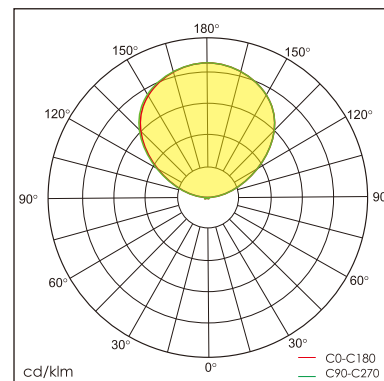

The data values for the luminous flux are initially subject to a tolerance of +/- 10%, those for the electrical connected load are initially subject to a tolerance of +/- 10%, and those for the colour temperature are initially subject to a tolerance of +/- 150 K. Product illustrations serve as examples and may differ from the original. No liability is assumed for typographical or printing errors. We reserve the right to make alterations in the interest of improving our products.