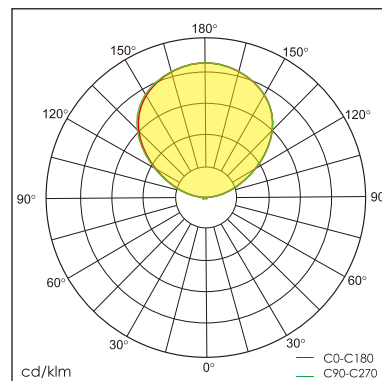

Loki-R free standing luminaire

20.004.23009

GENERAL

Floor
Standing
White
IP20
indirect 6000 lm
total 6000 lm
Beam Angle \uparrow 110°
UGR<10

LED

3000K warm white
CRI \geq 80
L80(B10)50,000H
SDCM <3

PHYSICAL

length 298 mm
width 298 mm
height 1900 mm
5.8 kg

ELECTRICAL

45W
135 lm/W
200~240V AC

The data values for the luminous flux are initially subject to a tolerance of +/- 10%, those for the electrical connected load are initially subject to a tolerance of +/- 10%, and those for the colour temperature are initially subject to a tolerance of +/- 150 K. Product illustrations serve as examples and may differ from the original. No liability is assumed for typographical or printing errors. We reserve the right to make alterations in the interest of improving our products.