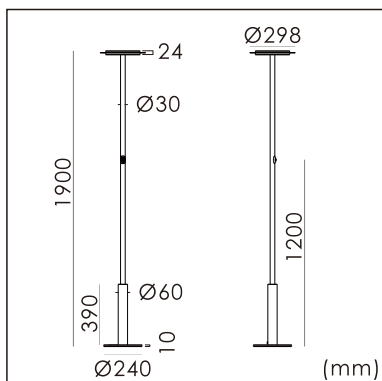

Loki-R free standing luminaire

20.004.23009

GENERAL

Floor
Standing
White
IP20
indirect 6000 lm
total 6000 lm
Beam Angle \uparrow 110°
UGR<10

LED

3000K warm white
CRI \geq 80
L80(B10)50,000H
SDCM <3

PHYSICAL

length 298 mm
width 298 mm
height 1900 mm
5.8 kg

ELECTRICAL

45W
135 lm/W
200~240V AC

The data values for the luminous flux are initially subject to a tolerance of +/- 10%, those for the electrical connected load are initially subject to a tolerance of +/- 10%, and those for the colour temperature are initially subject to a tolerance of +/- 150 K. Product illustrations serve as examples and may differ from the original. No liability is assumed for typographical or printing errors. We reserve the right to make alterations in the interest of improving our products.