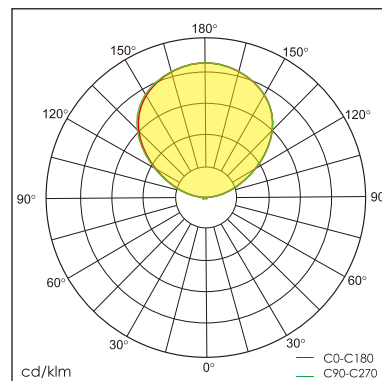

Loki-R free standing luminaire

20.004.13001

GENERAL

Floor
Standing
black
IP20
indirect 6000 lm
total 6000 lm
Beam Angle \uparrow 110°
UGR<10

LED

3000K warm white
CRI \geq 80
L80(B10)50,000H
SDCM <3

PHYSICAL

length 298 mm
width 298 mm
height 1900 mm
5.8 kg

ELECTRICAL

45W
135 lm/W
200~240V AC

The data values for the luminous flux are initially subject to a tolerance of +/- 10%, those for the electrical connected load are initially subject to a tolerance of +/- 10%, and those for the colour temperature are initially subject to a tolerance of +/- 150 K. Product illustrations serve as examples and may differ from the original. No liability is assumed for typographical or printing errors. We reserve the right to make alterations in the interest of improving our products.