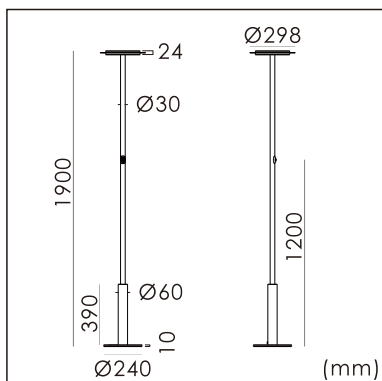

Loki-R free standing luminaire

20.004.13001

GENERAL

Floor
Standing
black
IP20
indirect 6000 lm
total 6000 lm
Beam Angle \uparrow 110°
UGR<10

LED

3000K warm white
CRI \geq 80
L80(B10)50,000H
SDCM <3

PHYSICAL

length 298 mm
width 298 mm
height 1900 mm
5.8 kg

ELECTRICAL

45W
135 lm/W
200~240V AC

The data values for the luminous flux are initially subject to a tolerance of +/- 10%, those for the electrical connected load are initially subject to a tolerance of +/- 10%, and those for the colour temperature are initially subject to a tolerance of +/- 150 K. Product illustrations serve as examples and may differ from the original. No liability is assumed for typographical or printing errors. We reserve the right to make alterations in the interest of improving our products.