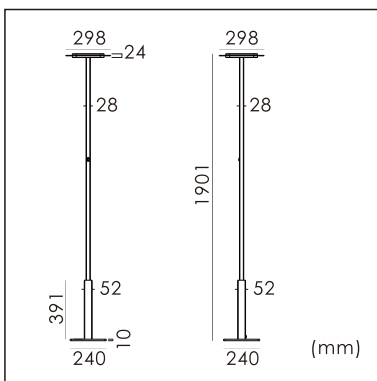

Loki-S free standing luminaire

20.005.14008

GENERAL

Floor
Standing
black
IP20
indirect 6200 lm
total 6200 lm
Beam Angle \uparrow 110°
UGR<10

LED

4000K neutral white
CRI \geq 80
L80(B10)50,000H
SDCM <3

PHYSICAL

length 298 mm
width 298 mm
height 1901 mm
7.1 kg

ELECTRICAL

45W
135 lm/W
200~240V AC

The data values for the luminous flux are initially subject to a tolerance of +/- 10%, those for the electrical connected load are initially subject to a tolerance of +/- 10%, and those for the colour temperature are initially subject to a tolerance of +/- 150 K. Product illustrations serve as examples and may differ from the original. No liability is assumed for typographical or printing errors. We reserve the right to make alterations in the interest of improving our products.