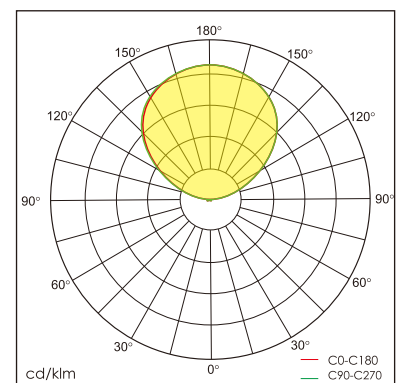

Loki-S free standing luminaire

20.005.14008

GENERAL

Floor
Standing
black
IP20
indirect 6200 lm
total 6200 lm
Beam Angle \uparrow 110°
UGR<10

LED

4000K neutral white
CRI \geq 80
L80(B10)50,000H
SDCM <3

PHYSICAL

length 298 mm
width 298 mm
height 1901 mm
7.1 kg

ELECTRICAL

45W
135 lm/W
200~240V AC

The data values for the luminous flux are initially subject to a tolerance of +/- 10%, those for the electrical connected load are initially subject to a tolerance of +/- 10%, and those for the colour temperature are initially subject to a tolerance of +/- 150 K. Product illustrations serve as examples and may differ from the original. No liability is assumed for typographical or printing errors. We reserve the right to make alterations in the interest of improving our products.