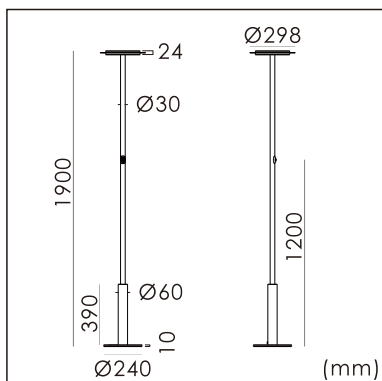

## GENERAL

Floor  
Standing  
black  
IP20  
indirect 6000 lm  
total 6000 lm  
Beam Angle  $\uparrow$ 110°  
UGR<10

## LED

4000K neutral white  
CRI  $\geq$  80  
L80(B10)50,000H  
SDCM <3

## PHYSICAL

length 298 mm  
width 298 mm  
height 1900 mm  
5.8 kg

## ELECTRICAL

45W  
135 lm/W  
200~240V AC

The data values for the luminous flux are initially subject to a tolerance of +/- 10%, those for the electrical connected load are initially subject to a tolerance of +/- 10%, and those for the colour temperature are initially subject to a tolerance of +/- 150 K. Product illustrations serve as examples and may differ from the original. No liability is assumed for typographical or printing errors. We reserve the right to make alterations in the interest of improving our products.