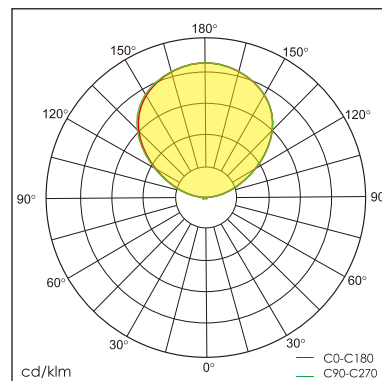

## GENERAL

Floor  
Standing  
black  
IP20  
indirect 6000 lm  
total 6000 lm  
Beam Angle  $\uparrow$ 110°  
UGR<10

## LED

4000K neutral white  
CRI  $\geq$  80  
L80(B10)50,000H  
SDCM <3

## PHYSICAL

length 298 mm  
width 298 mm  
height 1900 mm  
5.8 kg

## ELECTRICAL

45W  
135 lm/W  
200~240V AC

The data values for the luminous flux are initially subject to a tolerance of +/- 10%, those for the electrical connected load are initially subject to a tolerance of +/- 10%, and those for the colour temperature are initially subject to a tolerance of +/- 150 K. Product illustrations serve as examples and may differ from the original. No liability is assumed for typographical or printing errors. We reserve the right to make alterations in the interest of improving our products.