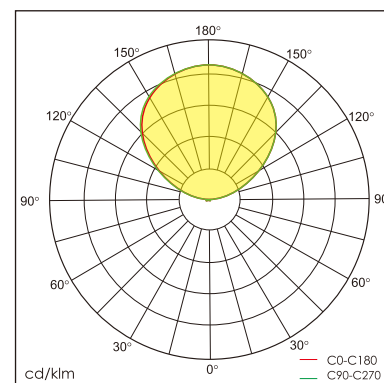

Loki-S free standing luminaire

20.005.23003

GENERAL

Floor
Standing
White
IP20
indirect 6200 lm
total 6200 lm
Beam Angle \uparrow 110°
UGR<10

LED

3000K warm white
CRI \geq 80
L80(B10)50,000H
SDCM <3

PHYSICAL

length 298 mm
width 298 mm
height 1901 mm
7.1 kg

ELECTRICAL

45W
135 lm/W
200~240V AC

The data values for the luminous flux are initially subject to a tolerance of +/- 10%, those for the electrical connected load are initially subject to a tolerance of +/- 10%, and those for the colour temperature are initially subject to a tolerance of +/- 150 K. Product illustrations serve as examples and may differ from the original. No liability is assumed for typographical or printing errors. We reserve the right to make alterations in the interest of improving our products.