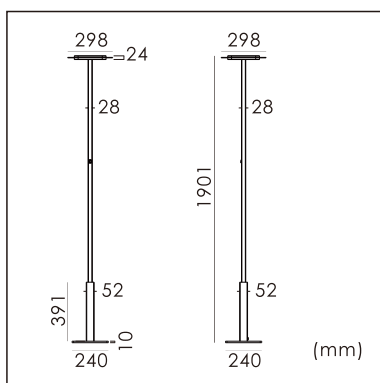

Loki-S free standing luminaire

20.005.23003

GENERAL

Floor
Standing
White
IP20
indirect 6200 lm
total 6200 lm
Beam Angle \uparrow 110°
UGR<10

LED

3000K warm white
CRI \geq 80
L80(B10)50,000H
SDCM <3

PHYSICAL

length 298 mm
width 298 mm
height 1901 mm
7.1 kg

ELECTRICAL

45W
135 lm/W
200~240V AC

The data values for the luminous flux are initially subject to a tolerance of +/- 10%, those for the electrical connected load are initially subject to a tolerance of +/- 10%, and those for the colour temperature are initially subject to a tolerance of +/- 150 K. Product illustrations serve as examples and may differ from the original. No liability is assumed for typographical or printing errors. We reserve the right to make alterations in the interest of improving our products.