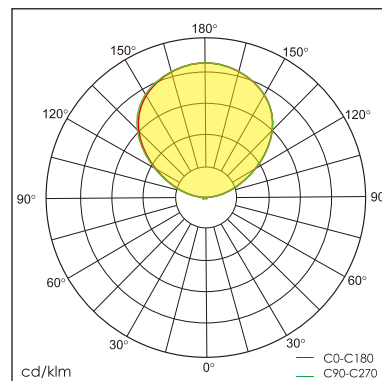

Loki-R free standing luminaire

20.004.33011

GENERAL

Floor
Standing
Silver
IP20
indirect 6000 lm
total 6000 lm
Beam Angle \uparrow 110°
UGR<10

LED

3000K warm white
CRI \geq 80
L80(B10)50,000H
SDCM <3

PHYSICAL

length 298 mm
width 298 mm
height 1900 mm
5.8 kg

ELECTRICAL

45W
135 lm/W
200~240V AC

The data values for the luminous flux are initially subject to a tolerance of +/- 10%, those for the electrical connected load are initially subject to a tolerance of +/- 10%, and those for the colour temperature are initially subject to a tolerance of +/- 150 K. Product illustrations serve as examples and may differ from the original. No liability is assumed for typographical or printing errors. We reserve the right to make alterations in the interest of improving our products.