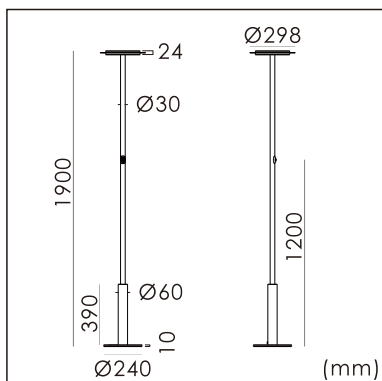

Loki-R free standing luminaire

20.004.33011

GENERAL

Floor
Standing
Silver
IP20
indirect 6000 lm
total 6000 lm
Beam Angle \uparrow 110°
UGR<10

LED

3000K warm white
CRI \geq 80
L80(B10)50,000H
SDCM <3

PHYSICAL

length 298 mm
width 298 mm
height 1900 mm
5.8 kg

ELECTRICAL

45W
135 lm/W
200~240V AC

The data values for the luminous flux are initially subject to a tolerance of +/- 10%, those for the electrical connected load are initially subject to a tolerance of +/- 10%, and those for the colour temperature are initially subject to a tolerance of +/- 150 K. Product illustrations serve as examples and may differ from the original. No liability is assumed for typographical or printing errors. We reserve the right to make alterations in the interest of improving our products.