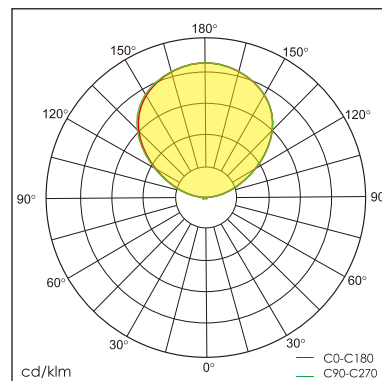

Loki-R free standing luminaire

20.004.24004

GENERAL

Floor
Standing
White
IP20
indirect 6000 lm
total 6000 lm
Beam Angle \uparrow 110°
UGR<10

LED

4000K neutral white
CRI \geq 80
L80(B10)50,000H
SDCM <3

PHYSICAL

length 298 mm
width 298 mm
height 1900 mm
5.8 kg

ELECTRICAL

45W
135 lm/W
200~240V AC

The data values for the luminous flux are initially subject to a tolerance of +/- 10%, those for the electrical connected load are initially subject to a tolerance of +/- 10%, and those for the colour temperature are initially subject to a tolerance of +/- 150 K. Product illustrations serve as examples and may differ from the original. No liability is assumed for typographical or printing errors. We reserve the right to make alterations in the interest of improving our products.