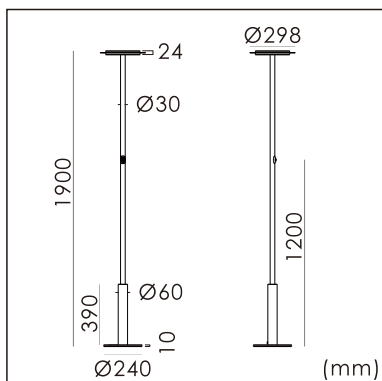

Loki-R free standing luminaire

20.004.24004

GENERAL

Floor
Standing
White
IP20
indirect 6000 lm
total 6000 lm
Beam Angle \uparrow 110°
UGR<10

LED

4000K neutral white
CRI \geq 80
L80(B10)50,000H
SDCM <3

PHYSICAL

length 298 mm
width 298 mm
height 1900 mm
5.8 kg

ELECTRICAL

45W
135 lm/W
200~240V AC

The data values for the luminous flux are initially subject to a tolerance of +/- 10%, those for the electrical connected load are initially subject to a tolerance of +/- 10%, and those for the colour temperature are initially subject to a tolerance of +/- 150 K. Product illustrations serve as examples and may differ from the original. No liability is assumed for typographical or printing errors. We reserve the right to make alterations in the interest of improving our products.