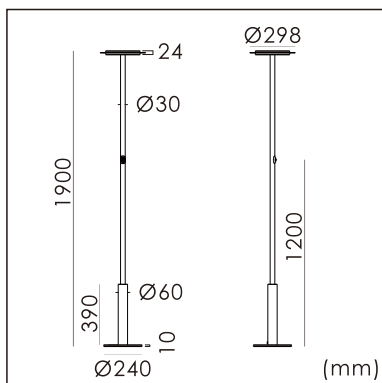

Loki-R free standing luminaire

20.004.34012

GENERAL

Floor
Standing
Silver
IP20
indirect 6000 lm
total 6000 lm
Beam Angle \uparrow 110°
UGR<10

LED

4000K neutral white
CRI \geq 80
L80(B10)50,000H
SDCM <3

PHYSICAL

length 298 mm
width 298 mm
height 1900 mm
5.8 kg

ELECTRICAL

45W
135 lm/W
200~240V AC

The data values for the luminous flux are initially subject to a tolerance of +/- 10%, those for the electrical connected load are initially subject to a tolerance of +/- 10%, and those for the colour temperature are initially subject to a tolerance of +/- 150 K. Product illustrations serve as examples and may differ from the original. No liability is assumed for typographical or printing errors. We reserve the right to make alterations in the interest of improving our products.