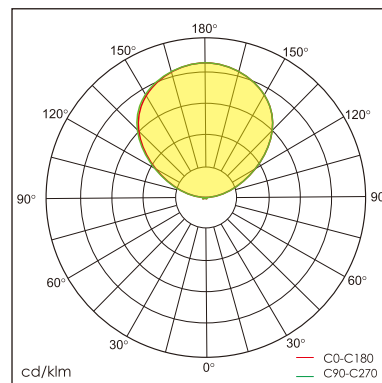

Loki-R free standing luminaire

20.004.34012

GENERAL

Floor
Standing
Silver
IP20
indirect 6000 lm
total 6000 lm
Beam Angle \uparrow 110°
UGR<10

LED

4000K neutral white
CRI \geq 80
L80(B10)50,000H
SDCM <3

PHYSICAL

length 298 mm
width 298 mm
height 1900 mm
5.8 kg

ELECTRICAL

45W
135 lm/W
200~240V AC

The data values for the luminous flux are initially subject to a tolerance of +/- 10%, those for the electrical connected load are initially subject to a tolerance of +/- 10%, and those for the colour temperature are initially subject to a tolerance of +/- 150 K. Product illustrations serve as examples and may differ from the original. No liability is assumed for typographical or printing errors. We reserve the right to make alterations in the interest of improving our products.