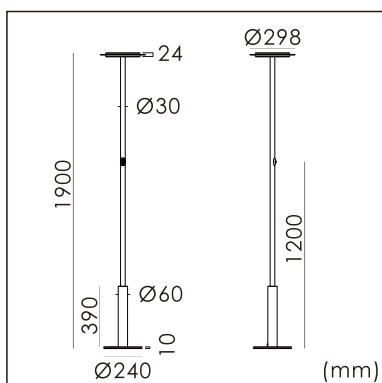

Loki-R free standing luminaire

20.004.34006

GENERAL

Floor
Standing
Silver
IP20
indirect 6000 lm
total 6000 lm
Beam Angle \uparrow 110°
UGR<10

LED

4000K neutral white
CRI \geq 80
L80(B10)50,000H
SDCM <3

PHYSICAL

length 298 mm
width 298 mm
height 1900 mm
5.8 kg

ELECTRICAL

45W
135 lm/W
200~240V AC

The data values for the luminous flux are initially subject to a tolerance of +/- 10%, those for the electrical connected load are initially subject to a tolerance of +/- 10%, and those for the colour temperature are initially subject to a tolerance of +/- 150 K. Product illustrations serve as examples and may differ from the original. No liability is assumed for typographical or printing errors. We reserve the right to make alterations in the interest of improving our products.