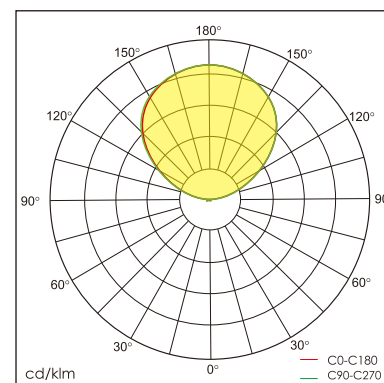

Loki-R free standing luminaire

20.004.34006

GENERAL

Floor
Standing
Silver
IP20
indirect 6000 lm
total 6000 lm
Beam Angle \uparrow 110°
UGR<10

LED

4000K neutral white
CRI \geq 80
L80(B10)50,000H
SDCM <3

PHYSICAL

length 298 mm
width 298 mm
height 1900 mm
5.8 kg

ELECTRICAL

45W
135 lm/W
200~240V AC

The data values for the luminous flux are initially subject to a tolerance of +/- 10%, those for the electrical connected load are initially subject to a tolerance of +/- 10%, and those for the colour temperature are initially subject to a tolerance of +/- 150 K. Product illustrations serve as examples and may differ from the original. No liability is assumed for typographical or printing errors. We reserve the right to make alterations in the interest of improving our products.