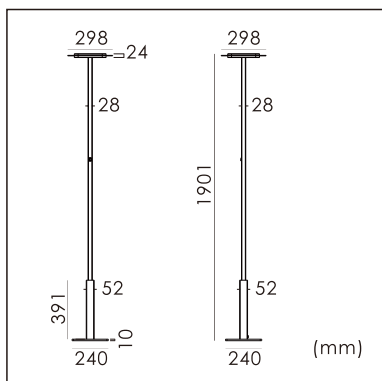

## GENERAL

Floor  
Standing  
White  
IP20  
indirect 6200 lm  
total 6200 lm  
Beam Angle  $\uparrow$ 110°  
UGR<10

## LED

4000K neutral white  
CRI  $\geq$  80  
L80(B10)50,000H  
SDCM <3

## PHYSICAL

length 298 mm  
width 298 mm  
height 1901 mm  
7.1 kg

## ELECTRICAL

45W  
135 lm/W  
200~240V AC

The data values for the luminous flux are initially subject to a tolerance of +/- 10%, those for the electrical connected load are initially subject to a tolerance of +/- 10%, and those for the colour temperature are initially subject to a tolerance of +/- 150 K. Product illustrations serve as examples and may differ from the original. No liability is assumed for typographical or printing errors. We reserve the right to make alterations in the interest of improving our products.