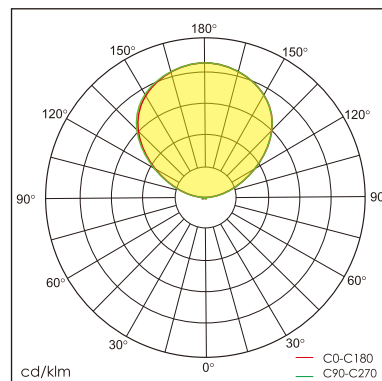

The data values for the luminous flux are initially subject to a tolerance of +/- 10%, those for the electrical connected load are initially subject to a tolerance of +/- 10%, and those for the colour temperature are initially subject to a tolerance of +/- 150 K. Product illustrations serve as examples and may differ from the original. No liability is assumed for typographical or printing errors. We reserve the right to make alterations in the interest of improving our products.