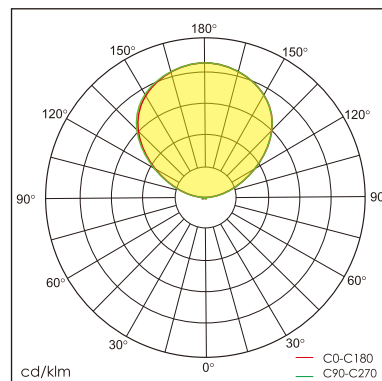

Loki-S free standing luminaire

20.005.33011

GENERAL

Floor
Standing
Silver
IP20
indirect 6200 lm
total 6200 lm
Beam Angle \uparrow 110°
UGR<10

LED

3000K warm white
CRI \geq 80
L80(B10)50,000H
SDCM <3

PHYSICAL

length 298 mm
width 298 mm
height 1901 mm
7.1 kg

ELECTRICAL

45W
135 lm/W
200~240V AC

The data values for the luminous flux are initially subject to a tolerance of +/- 10%, those for the electrical connected load are initially subject to a tolerance of +/- 10%, and those for the colour temperature are initially subject to a tolerance of +/- 150 K. Product illustrations serve as examples and may differ from the original. No liability is assumed for typographical or printing errors. We reserve the right to make alterations in the interest of improving our products.