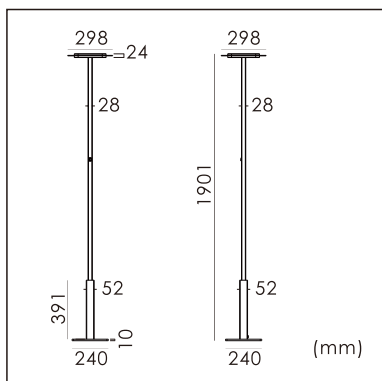

Loki-S free standing luminaire

20.005.33011

GENERAL

Floor
Standing
Silver
IP20
indirect 6200 lm
total 6200 lm
Beam Angle \uparrow 110°
UGR<10

LED

3000K warm white
CRI \geq 80
L80(B10)50,000H
SDCM <3

PHYSICAL

length 298 mm
width 298 mm
height 1901 mm
7.1 kg

ELECTRICAL

45W
135 lm/W
200~240V AC

The data values for the luminous flux are initially subject to a tolerance of +/- 10%, those for the electrical connected load are initially subject to a tolerance of +/- 10%, and those for the colour temperature are initially subject to a tolerance of +/- 150 K. Product illustrations serve as examples and may differ from the original. No liability is assumed for typographical or printing errors. We reserve the right to make alterations in the interest of improving our products.