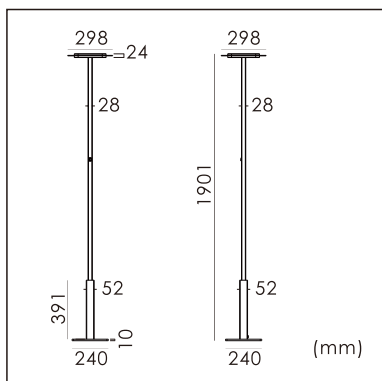

Loki-S free standing luminaire

20.005.13007

GENERAL

Floor
Standing
black
IP20
indirect 6200 lm
total 6200 lm
Beam Angle \uparrow 110°
UGR<10

LED

3000K warm white
CRI \geq 80
L80(B10)50,000H
SDCM <3

PHYSICAL

length 298 mm
width 298 mm
height 1901 mm
7.1 kg

ELECTRICAL

45W
135 lm/W
200~240V AC

The data values for the luminous flux are initially subject to a tolerance of +/- 10%, those for the electrical connected load are initially subject to a tolerance of +/- 10%, and those for the colour temperature are initially subject to a tolerance of +/- 150 K. Product illustrations serve as examples and may differ from the original. No liability is assumed for typographical or printing errors. We reserve the right to make alterations in the interest of improving our products.