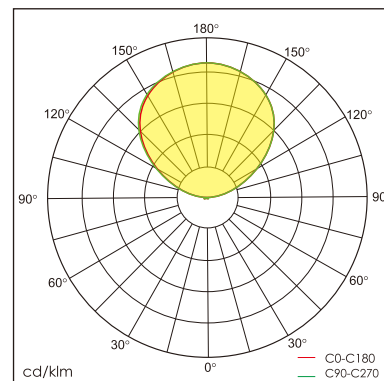

Loki-S free standing luminaire

20.005.13007

GENERAL

Floor
Standing
black
IP20
indirect 6200 lm
total 6200 lm
Beam Angle \uparrow 110°
UGR<10

LED

3000K warm white
CRI \geq 80
L80(B10)50,000H
SDCM <3

PHYSICAL

length 298 mm
width 298 mm
height 1901 mm
7.1 kg

ELECTRICAL

45W
135 lm/W
200~240V AC

The data values for the luminous flux are initially subject to a tolerance of +/- 10%, those for the electrical connected load are initially subject to a tolerance of +/- 10%, and those for the colour temperature are initially subject to a tolerance of +/- 150 K. Product illustrations serve as examples and may differ from the original. No liability is assumed for typographical or printing errors. We reserve the right to make alterations in the interest of improving our products.