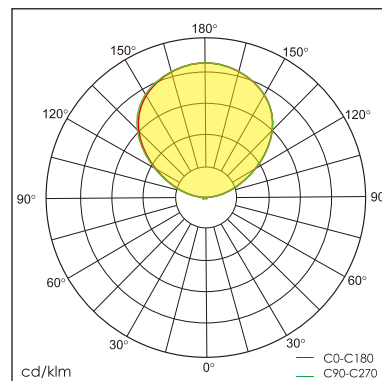

Loki-R free standing luminaire

20.004.14002

GENERAL

Floor
Standing
black
IP20
indirect 6000 lm
total 6000 lm
Beam Angle \uparrow 110°
UGR<10

LED

4000K neutral white
CRI \geq 80
L80(B10)50,000H
SDCM <3

PHYSICAL

length 298 mm
width 298 mm
height 1900 mm
5.8 kg

ELECTRICAL

45W
135 lm/W
200~240V AC

The data values for the luminous flux are initially subject to a tolerance of +/- 10%, those for the electrical connected load are initially subject to a tolerance of +/- 10%, and those for the colour temperature are initially subject to a tolerance of +/- 150 K. Product illustrations serve as examples and may differ from the original. No liability is assumed for typographical or printing errors. We reserve the right to make alterations in the interest of improving our products.