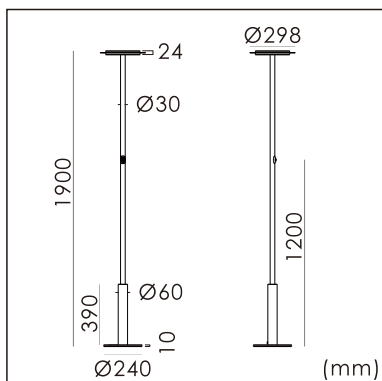

Loki-R free standing luminaire

20.004.14002

GENERAL

Floor
Standing
black
IP20
indirect 6000 lm
total 6000 lm
Beam Angle \uparrow 110°
UGR<10

LED

4000K neutral white
CRI \geq 80
L80(B10)50,000H
SDCM <3

PHYSICAL

length 298 mm
width 298 mm
height 1900 mm
5.8 kg

ELECTRICAL

45W
135 lm/W
200~240V AC

The data values for the luminous flux are initially subject to a tolerance of +/- 10%, those for the electrical connected load are initially subject to a tolerance of +/- 10%, and those for the colour temperature are initially subject to a tolerance of +/- 150 K. Product illustrations serve as examples and may differ from the original. No liability is assumed for typographical or printing errors. We reserve the right to make alterations in the interest of improving our products.