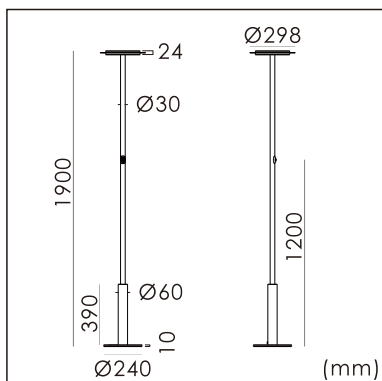

Loki-R free standing luminaire

20.004.23003

GENERAL

Floor
Standing
White
IP20
indirect 6000 lm
total 6000 lm
Beam Angle \uparrow 110°
UGR<10

LED

3000K warm white
CRI \geq 80
L80(B10)50,000H
SDCM <3

PHYSICAL

length 298 mm
width 298 mm
height 1900 mm
5.8 kg

ELECTRICAL

45W
135 lm/W
200~240V AC

The data values for the luminous flux are initially subject to a tolerance of +/- 10%, those for the electrical connected load are initially subject to a tolerance of +/- 10%, and those for the colour temperature are initially subject to a tolerance of +/- 150 K. Product illustrations serve as examples and may differ from the original. No liability is assumed for typographical or printing errors. We reserve the right to make alterations in the interest of improving our products.