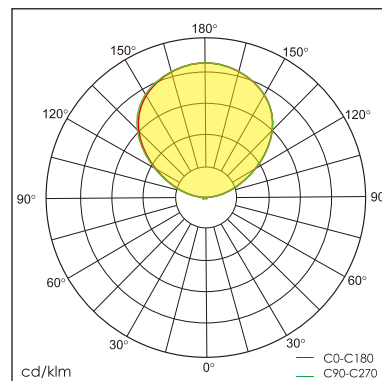

Loki-R free standing luminaire

20.004.23003

GENERAL

Floor
Standing
White
IP20
indirect 6000 lm
total 6000 lm
Beam Angle \uparrow 110°
UGR<10

LED

3000K warm white
CRI \geq 80
L80(B10)50,000H
SDCM <3

PHYSICAL

length 298 mm
width 298 mm
height 1900 mm
5.8 kg

ELECTRICAL

45W
135 lm/W
200~240V AC

The data values for the luminous flux are initially subject to a tolerance of +/- 10%, those for the electrical connected load are initially subject to a tolerance of +/- 10%, and those for the colour temperature are initially subject to a tolerance of +/- 150 K. Product illustrations serve as examples and may differ from the original. No liability is assumed for typographical or printing errors. We reserve the right to make alterations in the interest of improving our products.