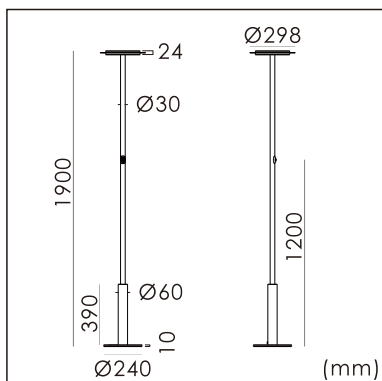

Loki-R free standing luminaire

20.004.24010

GENERAL

Floor
Standing
White
IP20
indirect 6000 lm
total 6000 lm
Beam Angle \uparrow 110°
UGR<10

LED

4000K neutral white
CRI \geq 80
L80(B10)50,000H
SDCM <3

PHYSICAL

length 298 mm
width 298 mm
height 1900 mm
5.8 kg

ELECTRICAL

45W
135 lm/W
200~240V AC

The data values for the luminous flux are initially subject to a tolerance of +/- 10%, those for the electrical connected load are initially subject to a tolerance of +/- 10%, and those for the colour temperature are initially subject to a tolerance of +/- 150 K. Product illustrations serve as examples and may differ from the original. No liability is assumed for typographical or printing errors. We reserve the right to make alterations in the interest of improving our products.