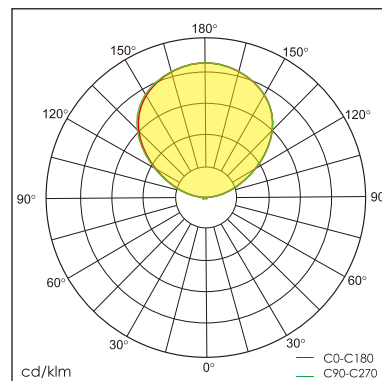

Loki-R free standing luminaire

20.004.24010

GENERAL

Floor
Standing
White
IP20
indirect 6000 lm
total 6000 lm
Beam Angle \uparrow 110°
UGR<10

LED

4000K neutral white
CRI \geq 80
L80(B10)50,000H
SDCM <3

PHYSICAL

length 298 mm
width 298 mm
height 1900 mm
5.8 kg

ELECTRICAL

45W
135 lm/W
200~240V AC

The data values for the luminous flux are initially subject to a tolerance of +/- 10%, those for the electrical connected load are initially subject to a tolerance of +/- 10%, and those for the colour temperature are initially subject to a tolerance of +/- 150 K. Product illustrations serve as examples and may differ from the original. No liability is assumed for typographical or printing errors. We reserve the right to make alterations in the interest of improving our products.