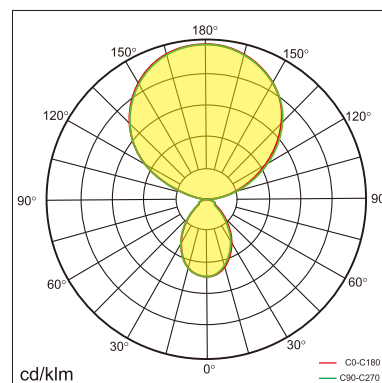

Ymer-D1 free standing luminaire

20.002.23013

GENERAL

Floor
Standing
White
IP20
indirect 15250 lm
direct 4550 lm
total 19800 lm
Beam Angle $\uparrow 115^\circ / 75^\circ \downarrow$
UGR < 16

LED

3000K warm white
CRI ≥ 80
L80(B10)50,000H
SDCM < 3

PHYSICAL

length 760 mm
width 594 mm
height 2000 mm
22 kg

ELECTRICAL

150W
135 lm/W
200~240V AC

The data values for the luminous flux are initially subject to a tolerance of +/- 10%, those for the electrical connected load are initially subject to a tolerance of +/- 10%, and those for the colour temperature are initially subject to a tolerance of +/- 150 K. Product illustrations serve as examples and may differ from the original. No liability is assumed for typographical or printing errors. We reserve the right to make alterations in the interest of improving our products.