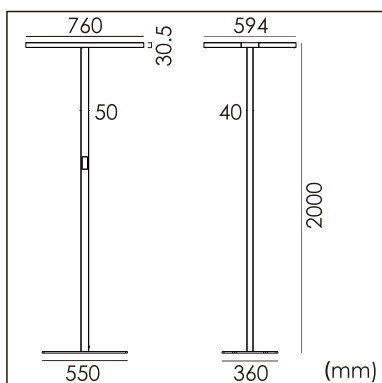

Ymer-D1 free standing luminaire

20.002.23013

GENERAL

Floor
Standing
White
IP20
indirect 15250 lm
direct 4550 lm
total 19800 lm
Beam Angle $\uparrow 115^\circ / 75^\circ \downarrow$
UGR < 16

LED

3000K warm white
CRI ≥ 80
L80(B10)50,000H
SDCM < 3

PHYSICAL

length 760 mm
width 594 mm
height 2000 mm
22 kg

ELECTRICAL

150W
135 lm/W
200~240V AC

The data values for the luminous flux are initially subject to a tolerance of +/- 10%, those for the electrical connected load are initially subject to a tolerance of +/- 10%, and those for the colour temperature are initially subject to a tolerance of +/- 150 K. Product illustrations serve as examples and may differ from the original. No liability is assumed for typographical or printing errors. We reserve the right to make alterations in the interest of improving our products.