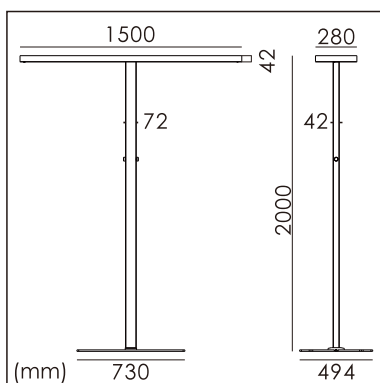

Vale-D free standing luminaires

20.018.24004

GENERAL

Floor
Standing
White
IP20
indirect 11500 lm
direct 7700 lm
total 19200 lm
Beam Angle $\uparrow 110^\circ/90^\circ \downarrow$
UGR<17

LED

4000K neutral white
CRI ≥ 80
L80(B10)50,000H
SDCM <3

PHYSICAL

length 1500 mm
width 494 mm
height 2000 mm
21.8 kg

ELECTRICAL

160W
120 lm/W
AC200~240V

The data values for the luminous flux are initially subject to a tolerance of +/- 10%, those for the electrical connected load are initially subject to a tolerance of +/- 10%, and those for the colour temperature are initially subject to a tolerance of +/- 150 K. Product illustrations serve as examples and may differ from the original. No liability is assumed for typographical or printing errors. We reserve the right to make alterations in the interest of improving our products.