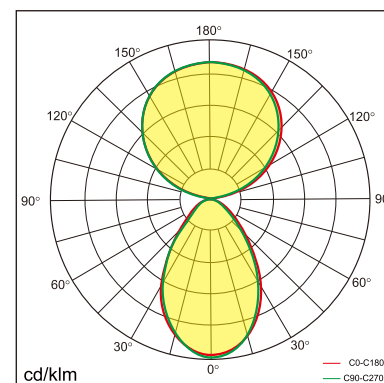

Vale-D free standing luminaires

20.018.24004

GENERAL

Floor
Standing
White
IP20
indirect 11500 lm
direct 7700 lm
total 19200 lm
Beam Angle $\uparrow 110^\circ/90^\circ \downarrow$
UGR<17

LED

4000K neutral white
CRI ≥ 80
L80(B10)50,000H
SDCM <3

PHYSICAL

length 1500 mm
width 494 mm
height 2000 mm
21.8 kg

ELECTRICAL

160W
120 lm/W
AC200~240V

The data values for the luminous flux are initially subject to a tolerance of +/- 10%, those for the electrical connected load are initially subject to a tolerance of +/- 10%, and those for the colour temperature are initially subject to a tolerance of +/- 150 K. Product illustrations serve as examples and may differ from the original. No liability is assumed for typographical or printing errors. We reserve the right to make alterations in the interest of improving our products.