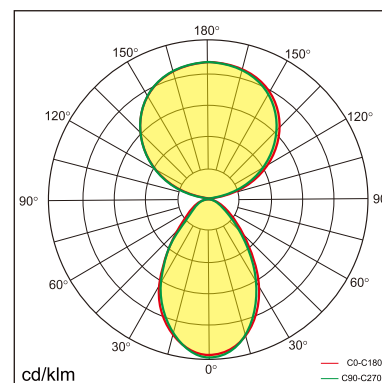

Vale-D free standing luminaires

20.018.14014

GENERAL

Floor
Standing
black
IP20
indirect 11500 lm
direct 7700 lm
total 19200 lm
Beam Angle \uparrow 110°/90° \downarrow
UGR<17

LED

4000K neutral white
CRI \geq 80
L80(B10)50,000H
SDCM <3

PHYSICAL

length 1500 mm
width 494 mm
height 2000 mm
21.8 kg

ELECTRICAL

160W
120 lm/W
AC200~240V

The data values for the luminous flux are initially subject to a tolerance of +/- 10%, those for the electrical connected load are initially subject to a tolerance of +/- 10%, and those for the colour temperature are initially subject to a tolerance of +/- 150 K. Product illustrations serve as examples and may differ from the original. No liability is assumed for typographical or printing errors. We reserve the right to make alterations in the interest of improving our products.