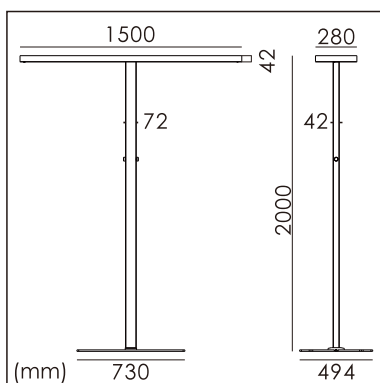

Vale-D free standing luminaires

20.018.14014

GENERAL

Floor
Standing
black
IP20
indirect 11500 lm
direct 7700 lm
total 19200 lm
Beam Angle \uparrow 110°/90° \downarrow
UGR<17

LED

4000K neutral white
CRI \geq 80
L80(B10)50,000H
SDCM <3

PHYSICAL

length 1500 mm
width 494 mm
height 2000 mm
21.8 kg

ELECTRICAL

160W
120 lm/W
AC200~240V

The data values for the luminous flux are initially subject to a tolerance of +/- 10%, those for the electrical connected load are initially subject to a tolerance of +/- 10%, and those for the colour temperature are initially subject to a tolerance of +/- 150 K. Product illustrations serve as examples and may differ from the original. No liability is assumed for typographical or printing errors. We reserve the right to make alterations in the interest of improving our products.