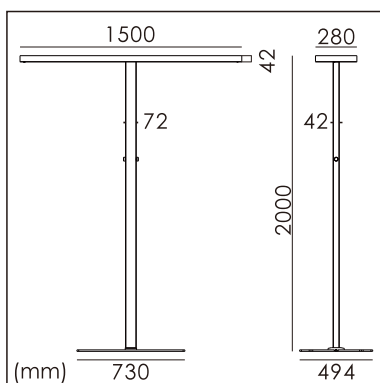

The data values for the luminous flux are initially subject to a tolerance of +/- 10%, those for the electrical connected load are initially subject to a tolerance of +/- 10%, and those for the colour temperature are initially subject to a tolerance of +/- 150 K. Product illustrations serve as examples and may differ from the original. No liability is assumed for typographical or printing errors. We reserve the right to make alterations in the interest of improving our products.