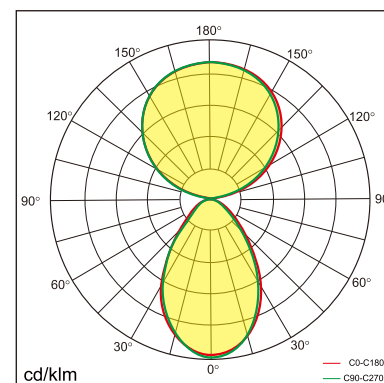

The data values for the luminous flux are initially subject to a tolerance of +/- 10%, those for the electrical connected load are initially subject to a tolerance of +/- 10%, and those for the colour temperature are initially subject to a tolerance of +/- 150 K. Product illustrations serve as examples and may differ from the original. No liability is assumed for typographical or printing errors. We reserve the right to make alterations in the interest of improving our products.