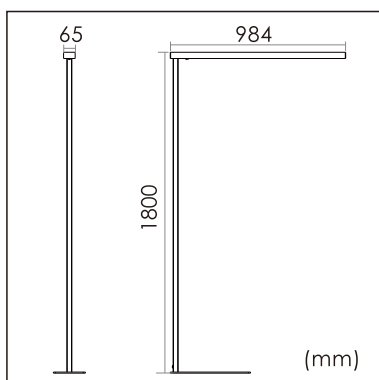

Freyja

free standing luminaire

20.020.13001

GENERAL

Floor
Standing
black
IP20
indirect 2300 lm
direct 2200 lm
total 4500 lm
Beam Angle $\uparrow 110^\circ/90^\circ \downarrow$
UGR < 21

LED

3000K warm white
CRI ≥ 80
L80(B10)50,000H
SDCM < 3

PHYSICAL

length 984 mm
width 65 mm
height 1800 mm
6.95 kg

ELECTRICAL

50W
90 lm/W
AC200~240V

The data values for the luminous flux are initially subject to a tolerance of +/- 10%, those for the electrical connected load are initially subject to a tolerance of +/- 10%, and those for the colour temperature are initially subject to a tolerance of +/- 150 K. Product illustrations serve as examples and may differ from the original. No liability is assumed for typographical or printing errors. We reserve the right to make alterations in the interest of improving our products.