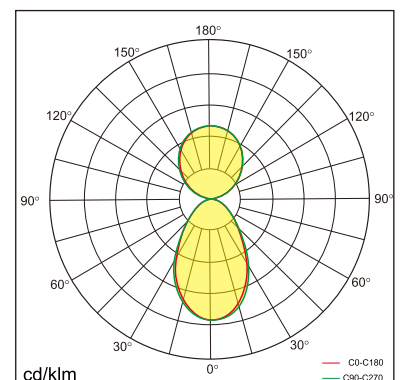

Freyja

free standing luminaire

20.020.13001

GENERAL

Floor
Standing
black
IP20
indirect 2300 lm
direct 2200 lm
total 4500 lm
Beam Angle $\uparrow 110^\circ/90^\circ \downarrow$
UGR < 21

LED

3000K warm white
CRI ≥ 80
L80(B10)50,000H
SDCM < 3

PHYSICAL

length 984 mm
width 65 mm
height 1800 mm
6.95 kg

ELECTRICAL

50W
90 lm/W
AC200~240V

The data values for the luminous flux are initially subject to a tolerance of +/- 10%, those for the electrical connected load are initially subject to a tolerance of +/- 10%, and those for the colour temperature are initially subject to a tolerance of +/- 150 K. Product illustrations serve as examples and may differ from the original. No liability is assumed for typographical or printing errors. We reserve the right to make alterations in the interest of improving our products.