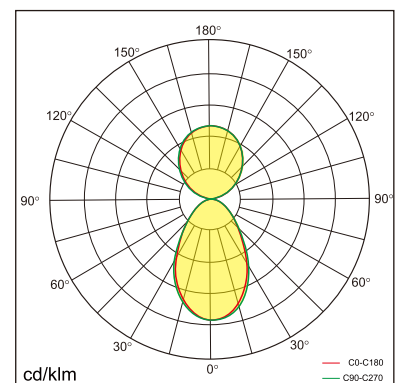

Freyja

free standing luminaire

20.020.14002

GENERAL

Floor
Standing
black
IP20
indirect 2300 lm
direct 2200 lm
total 4500 lm
Beam Angle $\uparrow 110^\circ/90^\circ \downarrow$
UGR < 21

LED

4000K neutral white
CRI ≥ 80
L80(B10)50,000H
SDCM < 3

PHYSICAL

length 984 mm
width 65 mm
height 1800 mm
6.95 kg

ELECTRICAL

50W
90 lm/W
AC200~240V

The data values for the luminous flux are initially subject to a tolerance of +/- 10%, those for the electrical connected load are initially subject to a tolerance of +/- 10%, and those for the colour temperature are initially subject to a tolerance of +/- 150 K. Product illustrations serve as examples and may differ from the original. No liability is assumed for typographical or printing errors. We reserve the right to make alterations in the interest of improving our products.