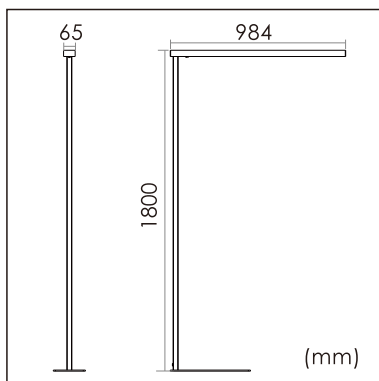

Freyja

free standing luminaire

20.020.14002

GENERAL

Floor
Standing
black
IP20
indirect 2300 lm
direct 2200 lm
total 4500 lm
Beam Angle $\uparrow 110^\circ/90^\circ \downarrow$
UGR < 21

LED

4000K neutral white
CRI ≥ 80
L80(B10)50,000H
SDCM < 3

PHYSICAL

length 984 mm
width 65 mm
height 1800 mm
6.95 kg

ELECTRICAL

50W
90 lm/W
AC200~240V

The data values for the luminous flux are initially subject to a tolerance of +/- 10%, those for the electrical connected load are initially subject to a tolerance of +/- 10%, and those for the colour temperature are initially subject to a tolerance of +/- 150 K. Product illustrations serve as examples and may differ from the original. No liability is assumed for typographical or printing errors. We reserve the right to make alterations in the interest of improving our products.