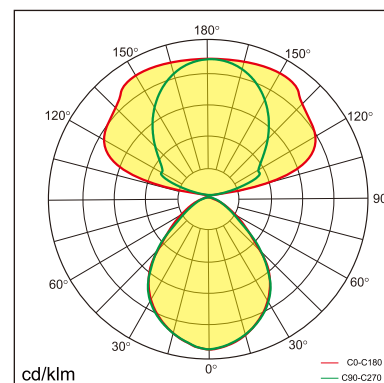

Frigg-F

free standing luminaire

20.008.26015

GENERAL

Floor
Standing
White
IP20
indirect 7700 lm
direct 1850 lm
total 9550 lm
Beam Angle $\uparrow 140^\circ/85^\circ\downarrow$
UGR<10

LED

3000~6000K Variable
CRI ≥ 80
L80(B10)50,000H
SDCM <3

PHYSICAL

length 1070 mm
width 336 mm
height 1980 mm
16 kg

ELECTRICAL

100W
100 lm/W
AC200~240V

The data values for the luminous flux are initially subject to a tolerance of +/- 10%, those for the electrical connected load are initially subject to a tolerance of +/- 10%, and those for the colour temperature are initially subject to a tolerance of +/- 150 K. Product illustrations serve as examples and may differ from the original. No liability is assumed for typographical or printing errors. We reserve the right to make alterations in the interest of improving our products.