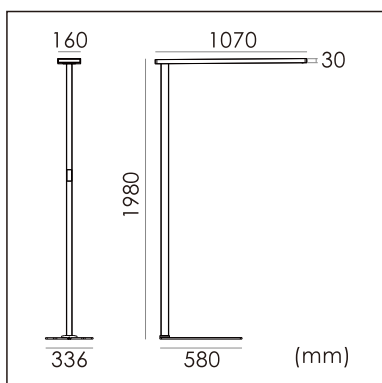

Frigg-F

free standing luminaire

20.008.26015

GENERAL

Floor
Standing
White
IP20
indirect 7700 lm
direct 1850 lm
total 9550 lm
Beam Angle $\uparrow 140^\circ/85^\circ\downarrow$
UGR<10

LED

3000~6000K Variable
CRI ≥ 80
L80(B10)50,000H
SDCM <3

PHYSICAL

length 1070 mm
width 336 mm
height 1980 mm
16 kg

ELECTRICAL

100W
100 lm/W
AC200~240V

The data values for the luminous flux are initially subject to a tolerance of +/- 10%, those for the electrical connected load are initially subject to a tolerance of +/- 10%, and those for the colour temperature are initially subject to a tolerance of +/- 150 K. Product illustrations serve as examples and may differ from the original. No liability is assumed for typographical or printing errors. We reserve the right to make alterations in the interest of improving our products.