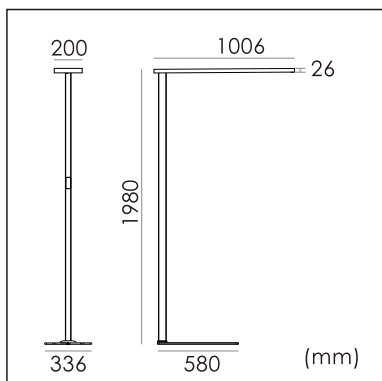

Gevjon

free standing luminaire

20.007.36009

GENERAL

Floor
Standing
Silver
IP20
indirect 8250 lm
direct 2250 lm
total 10500 lm
Beam Angle $\uparrow 140^\circ/85^\circ\downarrow$
UGR<14

LED

3000~6000K Variable
CRI ≥ 80
L80(B10)50,000H
SDCM <3

PHYSICAL

length 1006 mm
width 336 mm
height 1980 mm
16 kg

ELECTRICAL

100W
120 lm/W
AC200~240V

The data values for the luminous flux are initially subject to a tolerance of +/- 10%, those for the electrical connected load are initially subject to a tolerance of +/- 10%, and those for the colour temperature are initially subject to a tolerance of +/- 150 K. Product illustrations serve as examples and may differ from the original. No liability is assumed for typographical or printing errors. We reserve the right to make alterations in the interest of improving our products.