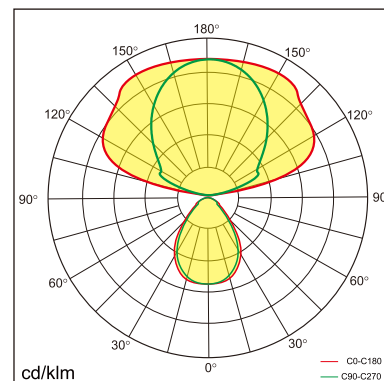

Gevjon

free standing luminaire

20.007.36009

GENERAL

Floor
Standing
Silver
IP20
indirect 8250 lm
direct 2250 lm
total 10500 lm
Beam Angle $\uparrow 140^\circ/85^\circ\downarrow$
UGR<14

LED

3000~6000K Variable
CRI ≥ 80
L80(B10)50,000H
SDCM <3

PHYSICAL

length 1006 mm
width 336 mm
height 1980 mm
16 kg

ELECTRICAL

100W
120 lm/W
AC200~240V

The data values for the luminous flux are initially subject to a tolerance of +/- 10%, those for the electrical connected load are initially subject to a tolerance of +/- 10%, and those for the colour temperature are initially subject to a tolerance of +/- 150 K. Product illustrations serve as examples and may differ from the original. No liability is assumed for typographical or printing errors. We reserve the right to make alterations in the interest of improving our products.