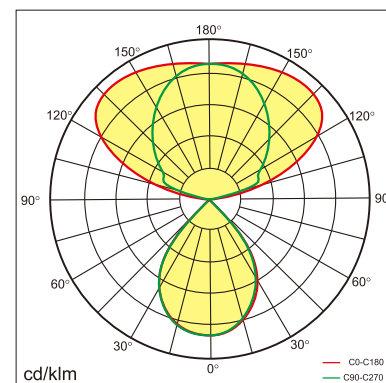

Siv-D free standing luminaire

20.010.23004

GENERAL

Floor
Standing
White
IP20
indirect 13500 lm
direct 4500 lm
total 18000 lm
Beam Angle $\uparrow 140^\circ/75^\circ\downarrow$
UGR<12

LED

3000K warm white
CRI ≥ 80
L80(B10)50,000H
SDCM <3

PHYSICAL

length 2372 mm
width 477 mm
height 1960 mm
19 kg

ELECTRICAL

150W
120 lm/W
200~240V AC

The data values for the luminous flux are initially subject to a tolerance of +/- 10%, those for the electrical connected load are initially subject to a tolerance of +/- 10%, and those for the colour temperature are initially subject to a tolerance of +/- 150 K. Product illustrations serve as examples and may differ from the original. No liability is assumed for typographical or printing errors. We reserve the right to make alterations in the interest of improving our products.