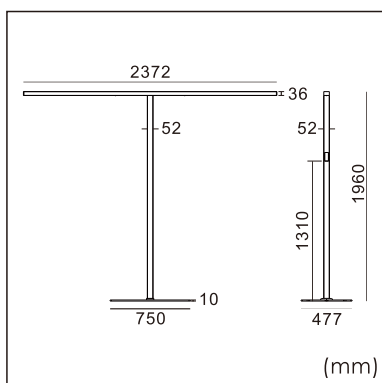

Siv-D free standing luminaire

20.010.23004

GENERAL

Floor
Standing
White
IP20
indirect 13500 lm
direct 4500 lm
total 18000 lm
Beam Angle $\uparrow 140^\circ/75^\circ\downarrow$
UGR<12

LED

3000K warm white
CRI ≥ 80
L80(B10)50,000H
SDCM <3

PHYSICAL

length 2372 mm
width 477 mm
height 1960 mm
19 kg

ELECTRICAL

150W
120 lm/W
200~240V AC

The data values for the luminous flux are initially subject to a tolerance of +/- 10%, those for the electrical connected load are initially subject to a tolerance of +/- 10%, and those for the colour temperature are initially subject to a tolerance of +/- 150 K. Product illustrations serve as examples and may differ from the original. No liability is assumed for typographical or printing errors. We reserve the right to make alterations in the interest of improving our products.