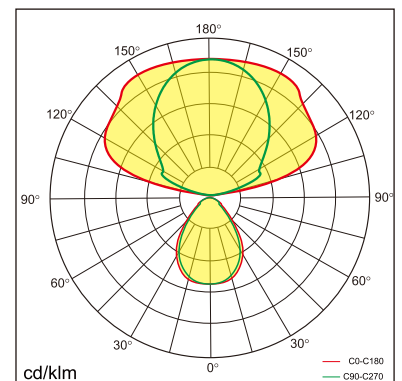

The data values for the luminous flux are initially subject to a tolerance of +/- 10%, those for the electrical connected load are initially subject to a tolerance of +/- 10%, and those for the colour temperature are initially subject to a tolerance of +/- 150 K. Product illustrations serve as examples and may differ from the original. No liability is assumed for typographical or printing errors. We reserve the right to make alterations in the interest of improving our products.