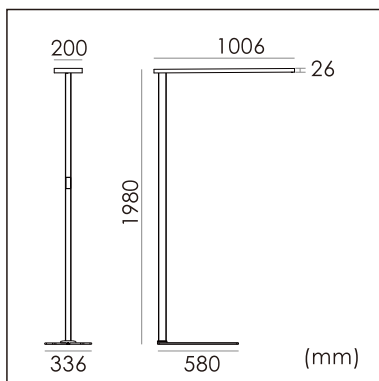

The data values for the luminous flux are initially subject to a tolerance of +/- 10%, those for the electrical connected load are initially subject to a tolerance of +/- 10%, and those for the colour temperature are initially subject to a tolerance of +/- 150 K. Product illustrations serve as examples and may differ from the original. No liability is assumed for typographical or printing errors. We reserve the right to make alterations in the interest of improving our products.