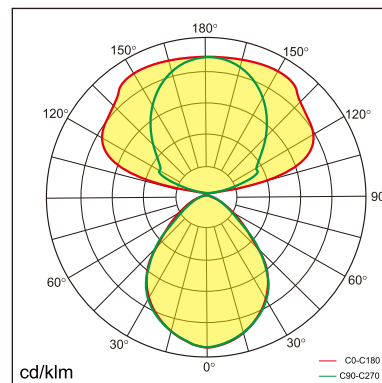

Frigg-F

free standing luminaire

20.008.23013

GENERAL

Floor
Standing
White
IP20
indirect 8500 lm
direct 2250 lm
total 10750 lm
Beam Angle $\uparrow 140^\circ/85^\circ\downarrow$
UGR<10

LED

3000K warm white
CRI ≥ 80
L80(B10)50,000H
SDCM <3

PHYSICAL

length 1070 mm
width 336 mm
height 1980 mm
16 kg

ELECTRICAL

100W
110 lm/W
AC200~240V

The data values for the luminous flux are initially subject to a tolerance of +/- 10%, those for the electrical connected load are initially subject to a tolerance of +/- 10%, and those for the colour temperature are initially subject to a tolerance of +/- 150 K. Product illustrations serve as examples and may differ from the original. No liability is assumed for typographical or printing errors. We reserve the right to make alterations in the interest of improving our products.