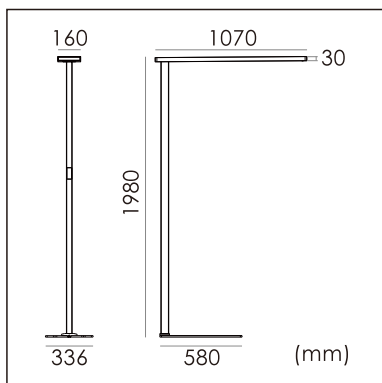

Frigg-F

free standing luminaire

20.008.23013

GENERAL

Floor
Standing
White
IP20
indirect 8500 lm
direct 2250 lm
total 10750 lm
Beam Angle $\uparrow 140^\circ/85^\circ\downarrow$
UGR<10

LED

3000K warm white
CRI ≥ 80
L80(B10)50,000H
SDCM <3

PHYSICAL

length 1070 mm
width 336 mm
height 1980 mm
16 kg

ELECTRICAL

100W
110 lm/W
AC200~240V

The data values for the luminous flux are initially subject to a tolerance of +/- 10%, those for the electrical connected load are initially subject to a tolerance of +/- 10%, and those for the colour temperature are initially subject to a tolerance of +/- 150 K. Product illustrations serve as examples and may differ from the original. No liability is assumed for typographical or printing errors. We reserve the right to make alterations in the interest of improving our products.