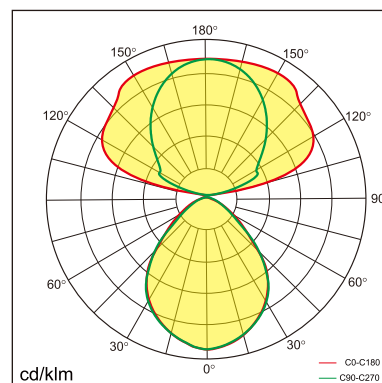

Frigg-F

free standing luminaire

20.008.13010

GENERAL

Floor
Standing
black
IP20
indirect 8500 lm
direct 2250 lm
total 10750 lm
Beam Angle $\uparrow 140^\circ/85^\circ\downarrow$
UGR<10

LED

3000K warm white
CRI ≥ 80
L80(B10)50,000H
SDCM <3

PHYSICAL

length 1070 mm
width 336 mm
height 1980 mm
16 kg

ELECTRICAL

100W
110 lm/W
AC200~240V

The data values for the luminous flux are initially subject to a tolerance of +/- 10%, those for the electrical connected load are initially subject to a tolerance of +/- 10%, and those for the colour temperature are initially subject to a tolerance of +/- 150 K. Product illustrations serve as examples and may differ from the original. No liability is assumed for typographical or printing errors. We reserve the right to make alterations in the interest of improving our products.