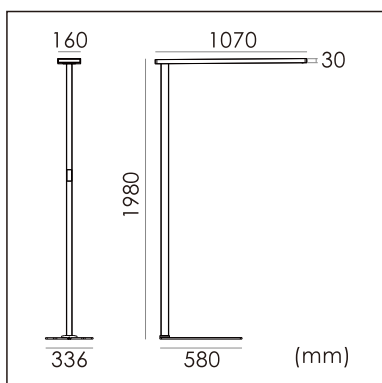

Frigg-F

free standing luminaire

20.008.13010

GENERAL

Floor
Standing
black
IP20
indirect 8500 lm
direct 2250 lm
total 10750 lm
Beam Angle $\uparrow 140^\circ/85^\circ\downarrow$
UGR<10

LED

3000K warm white
CRI ≥ 80
L80(B10)50,000H
SDCM <3

PHYSICAL

length 1070 mm
width 336 mm
height 1980 mm
16 kg

ELECTRICAL

100W
110 lm/W
AC200~240V

The data values for the luminous flux are initially subject to a tolerance of +/- 10%, those for the electrical connected load are initially subject to a tolerance of +/- 10%, and those for the colour temperature are initially subject to a tolerance of +/- 150 K. Product illustrations serve as examples and may differ from the original. No liability is assumed for typographical or printing errors. We reserve the right to make alterations in the interest of improving our products.