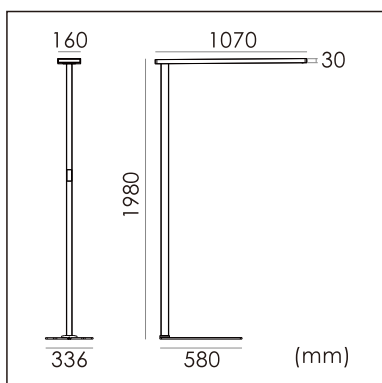

The data values for the luminous flux are initially subject to a tolerance of +/- 10%, those for the electrical connected load are initially subject to a tolerance of +/- 10%, and those for the colour temperature are initially subject to a tolerance of +/- 150 K. Product illustrations serve as examples and may differ from the original. No liability is assumed for typographical or printing errors. We reserve the right to make alterations in the interest of improving our products.