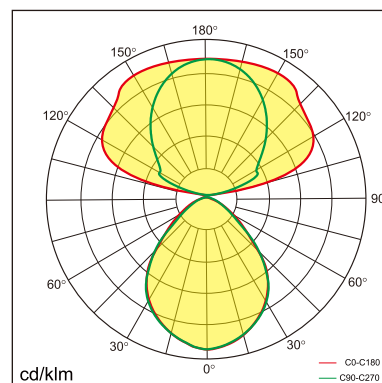

The data values for the luminous flux are initially subject to a tolerance of +/- 10%, those for the electrical connected load are initially subject to a tolerance of +/- 10%, and those for the colour temperature are initially subject to a tolerance of +/- 150 K. Product illustrations serve as examples and may differ from the original. No liability is assumed for typographical or printing errors. We reserve the right to make alterations in the interest of improving our products.