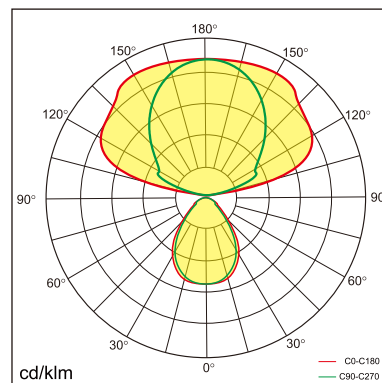

The data values for the luminous flux are initially subject to a tolerance of +/- 10%, those for the electrical connected load are initially subject to a tolerance of +/- 10%, and those for the colour temperature are initially subject to a tolerance of +/- 150 K. Product illustrations serve as examples and may differ from the original. No liability is assumed for typographical or printing errors. We reserve the right to make alterations in the interest of improving our products.