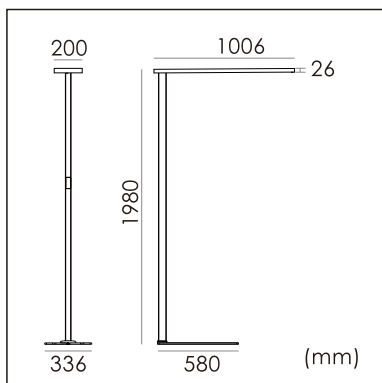

The data values for the luminous flux are initially subject to a tolerance of +/- 10%, those for the electrical connected load are initially subject to a tolerance of +/- 10%, and those for the colour temperature are initially subject to a tolerance of +/- 150 K. Product illustrations serve as examples and may differ from the original. No liability is assumed for typographical or printing errors. We reserve the right to make alterations in the interest of improving our products.