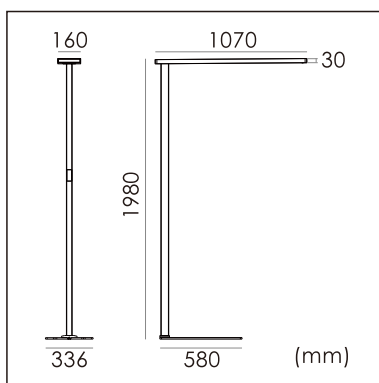

Frigg-F

free standing luminaire

20.008.33016

GENERAL

Floor
Standing
Silver
IP20
indirect 8500 lm
direct 2250 lm
total 10750 lm
Beam Angle $\uparrow 140^\circ/85^\circ\downarrow$
UGR<10

LED

3000K warm white
CRI ≥ 80
L80(B10)50,000H
SDCM <3

PHYSICAL

length 1070 mm
width 336 mm
height 1980 mm
16 kg

ELECTRICAL

100W
110 lm/W
AC200~240V

The data values for the luminous flux are initially subject to a tolerance of +/- 10%, those for the electrical connected load are initially subject to a tolerance of +/- 10%, and those for the colour temperature are initially subject to a tolerance of +/- 150 K. Product illustrations serve as examples and may differ from the original. No liability is assumed for typographical or printing errors. We reserve the right to make alterations in the interest of improving our products.