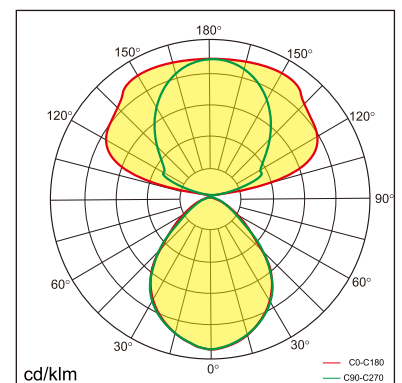

Frigg-F

free standing luminaire

20.008.33016

GENERAL

Floor
Standing
Silver
IP20
indirect 8500 lm
direct 2250 lm
total 10750 lm
Beam Angle $\uparrow 140^\circ/85^\circ\downarrow$
UGR<10

LED

3000K warm white
CRI ≥ 80
L80(B10)50,000H
SDCM <3

PHYSICAL

length 1070 mm
width 336 mm
height 1980 mm
16 kg

ELECTRICAL

100W
110 lm/W
AC200~240V

The data values for the luminous flux are initially subject to a tolerance of +/- 10%, those for the electrical connected load are initially subject to a tolerance of +/- 10%, and those for the colour temperature are initially subject to a tolerance of +/- 150 K. Product illustrations serve as examples and may differ from the original. No liability is assumed for typographical or printing errors. We reserve the right to make alterations in the interest of improving our products.