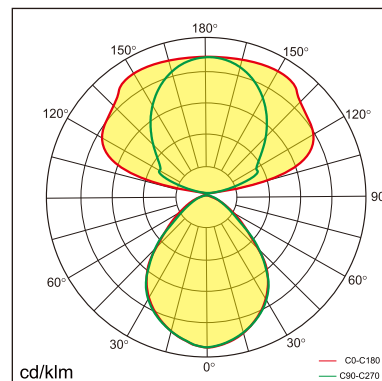

Frigg-F

free standing luminaire

20.008.36018

GENERAL

Floor
Standing
Silver
IP20
indirect 7700 lm
direct 1850 lm
total 9550 lm
Beam Angle $\uparrow 140^\circ/85^\circ\downarrow$
UGR<10

LED

3000~6000K Variable
CRI ≥ 80
L80(B10)50,000H
SDCM <3

PHYSICAL

length 1070 mm
width 336 mm
height 1980 mm
16 kg

ELECTRICAL

100W
100 lm/W
AC200~240V

The data values for the luminous flux are initially subject to a tolerance of +/- 10%, those for the electrical connected load are initially subject to a tolerance of +/- 10%, and those for the colour temperature are initially subject to a tolerance of +/- 150 K. Product illustrations serve as examples and may differ from the original. No liability is assumed for typographical or printing errors. We reserve the right to make alterations in the interest of improving our products.