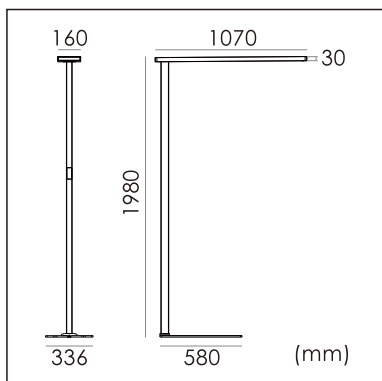

Frigg-F

free standing luminaire

20.008.36018

GENERAL

Floor
Standing
Silver
IP20
indirect 7700 lm
direct 1850 lm
total 9550 lm
Beam Angle $\uparrow 140^\circ/85^\circ\downarrow$
UGR<10

LED

3000~6000K Variable
CRI ≥ 80
L80(B10)50,000H
SDCM <3

PHYSICAL

length 1070 mm
width 336 mm
height 1980 mm
16 kg

ELECTRICAL

100W
100 lm/W
AC200~240V

The data values for the luminous flux are initially subject to a tolerance of +/- 10%, those for the electrical connected load are initially subject to a tolerance of +/- 10%, and those for the colour temperature are initially subject to a tolerance of +/- 150 K. Product illustrations serve as examples and may differ from the original. No liability is assumed for typographical or printing errors. We reserve the right to make alterations in the interest of improving our products.