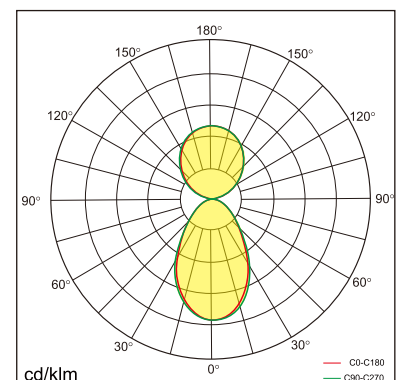

The data values for the luminous flux are initially subject to a tolerance of +/- 10%, those for the electrical connected load are initially subject to a tolerance of +/- 10%, and those for the colour temperature are initially subject to a tolerance of +/- 150 K. Product illustrations serve as examples and may differ from the original. No liability is assumed for typographical or printing errors. We reserve the right to make alterations in the interest of improving our products.