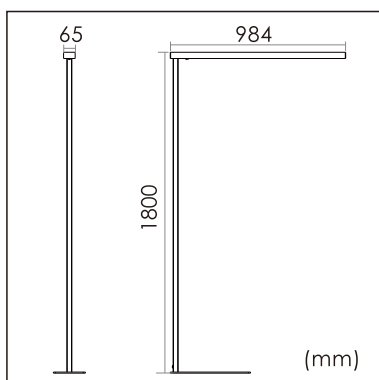

The data values for the luminous flux are initially subject to a tolerance of +/- 10%, those for the electrical connected load are initially subject to a tolerance of +/- 10%, and those for the colour temperature are initially subject to a tolerance of +/- 150 K. Product illustrations serve as examples and may differ from the original. No liability is assumed for typographical or printing errors. We reserve the right to make alterations in the interest of improving our products.