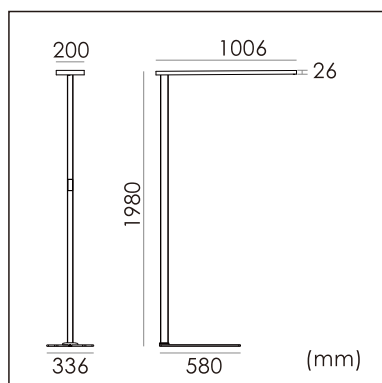

Gevjon

free standing luminaire

20.007.16003

GENERAL

Floor
Standing
black
IP20
indirect 8250 lm
direct 2250 lm
total 10500 lm
Beam Angle $\uparrow 140^\circ/85^\circ \downarrow$
UGR < 14

LED

3000~6000K Variable
CRI ≥ 80
L80(B10)50,000H
SDCM < 3

PHYSICAL

length 1006 mm
width 336 mm
height 1980 mm
16 kg

ELECTRICAL

100W
120 lm/W
AC200~240V

The data values for the luminous flux are initially subject to a tolerance of +/- 10%, those for the electrical connected load are initially subject to a tolerance of +/- 10%, and those for the colour temperature are initially subject to a tolerance of +/- 150 K. Product illustrations serve as examples and may differ from the original. No liability is assumed for typographical or printing errors. We reserve the right to make alterations in the interest of improving our products.