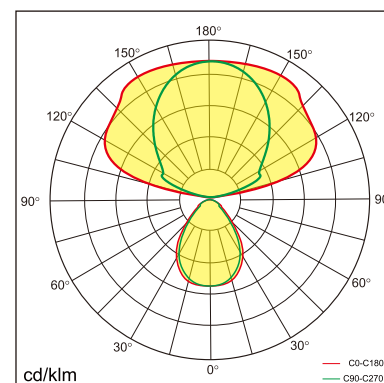

Gevjon

free standing luminaire

20.007.16003

GENERAL

Floor
Standing
black
IP20
indirect 8250 lm
direct 2250 lm
total 10500 lm
Beam Angle $\uparrow 140^\circ/85^\circ \downarrow$
UGR < 14

LED

3000~6000K Variable
CRI ≥ 80
L80(B10)50,000H
SDCM < 3

PHYSICAL

length 1006 mm
width 336 mm
height 1980 mm
16 kg

ELECTRICAL

100W
120 lm/W
AC200~240V

The data values for the luminous flux are initially subject to a tolerance of +/- 10%, those for the electrical connected load are initially subject to a tolerance of +/- 10%, and those for the colour temperature are initially subject to a tolerance of +/- 150 K. Product illustrations serve as examples and may differ from the original. No liability is assumed for typographical or printing errors. We reserve the right to make alterations in the interest of improving our products.